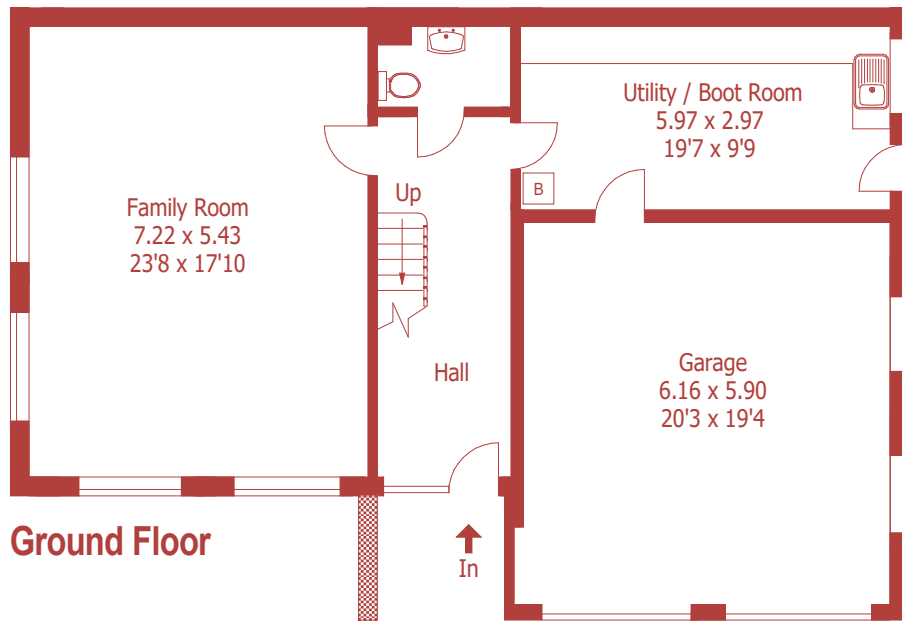

Approximate Gross Internal Area :- 237 sq mt / 2560 sq ft

For identification purposes only, not to scale, do not scale