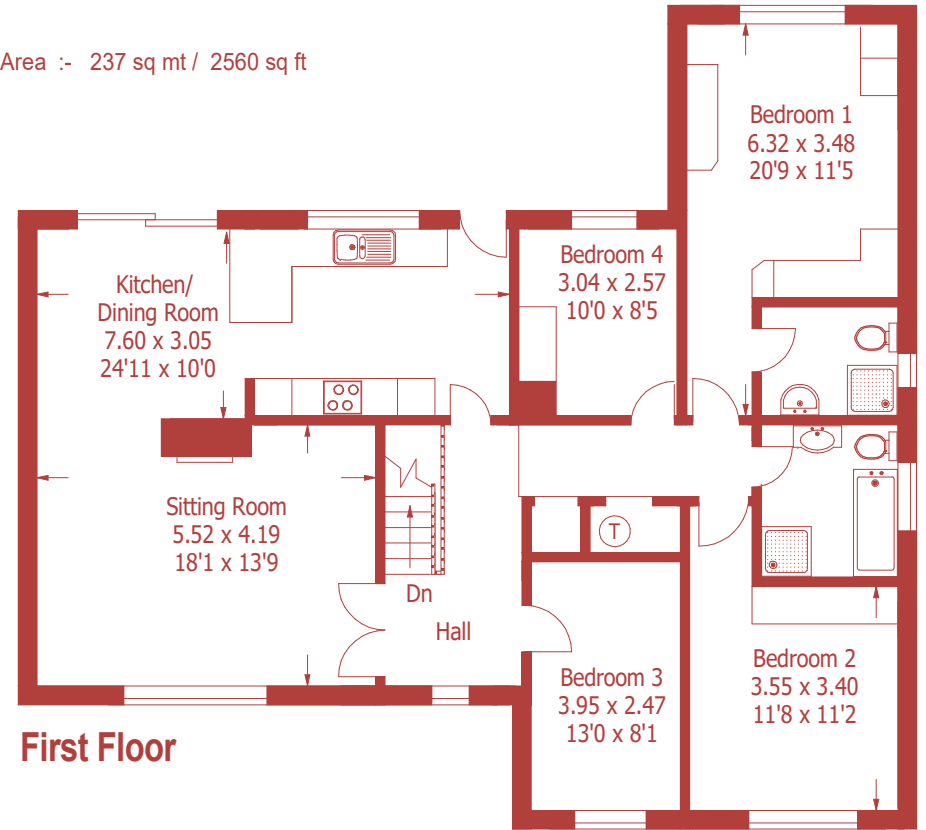

Approximate Gross Internal Area :- 237 sq mt / 2560 sq ft

For identification purposes only, not to scale, do not scale