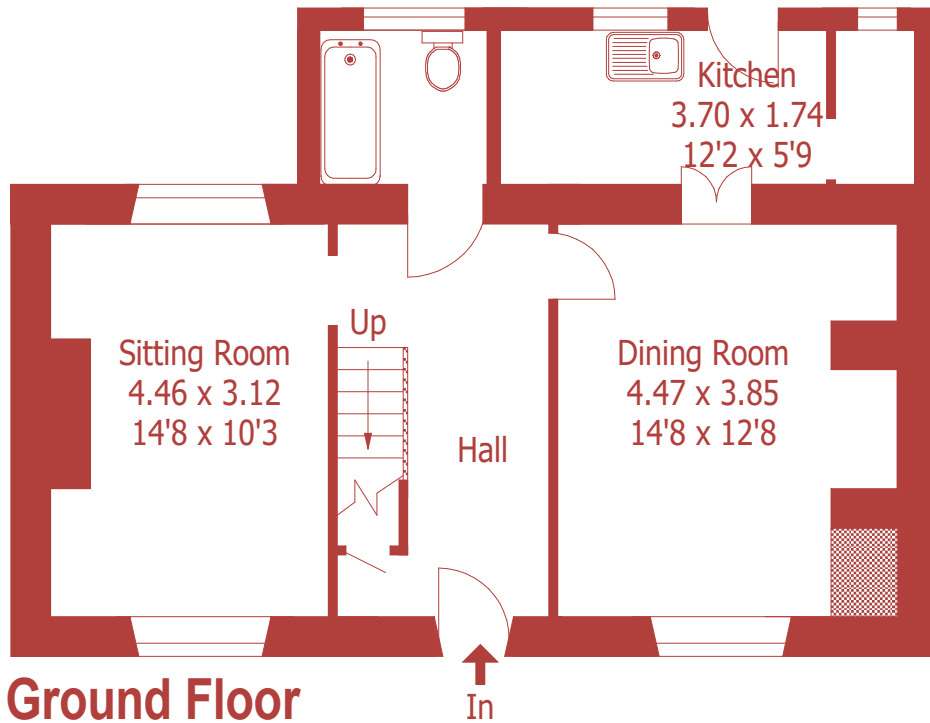

Approximate Gross Internal Area :- 103 sq mt / 1106 sq ft

For identification purposes only, not to scale, do not scale
Due to the nature of the property, dimensions may vary
upon where taken.