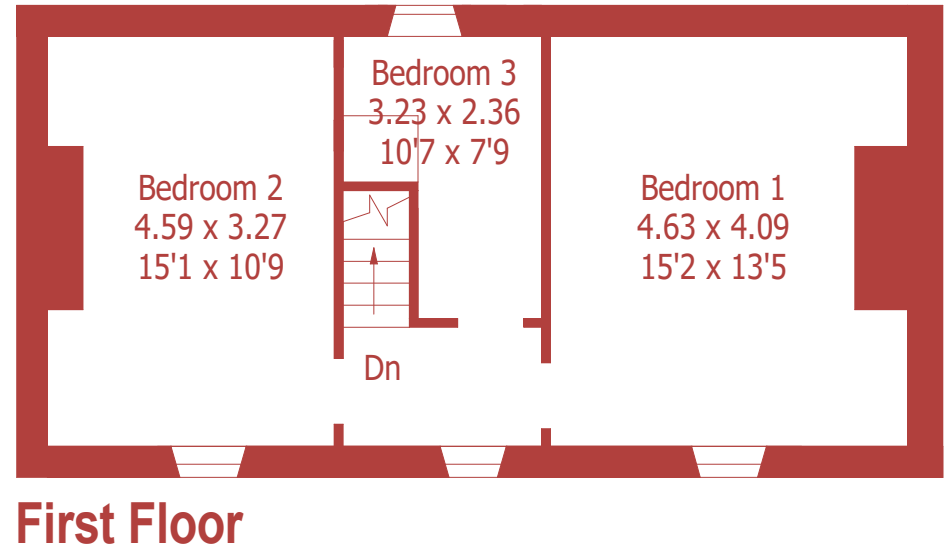

Approximate Gross Internal Area :- 103 sq mt / 1106 sq ft

For identification purposes only, not to scale, do not scale
Due to the nature of the property, dimensions may vary
upon where taken.