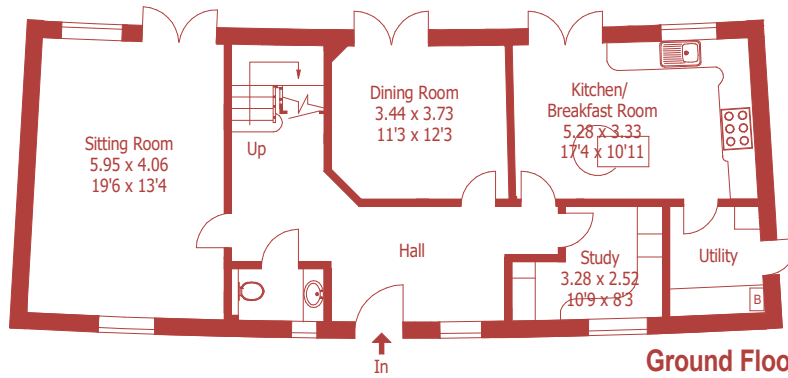

Approximate Gross Internal Area :- 184 sq mt / 1984 sq ft  
 Garage / Greenhouse Approximate Gross Internal Area :- 46 sq mt / 490 sq ft

**Ground Floor**

**First Floor**

For identification purposes only, not to scale, do not scale