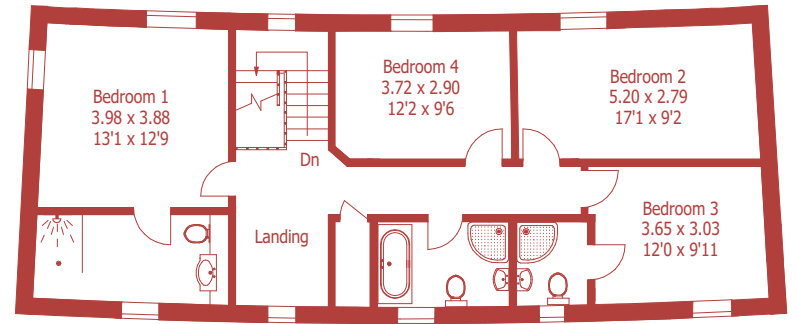

Approximate Gross Internal Area :- 184 sq mt / 1984 sq ft  
 Garage / Greenhouse Approximate Gross Internal Area :- 46 sq mt / 490 sq ft

**Ground Floor**

**First Floor**

For identification purposes only, not to scale, do not scale