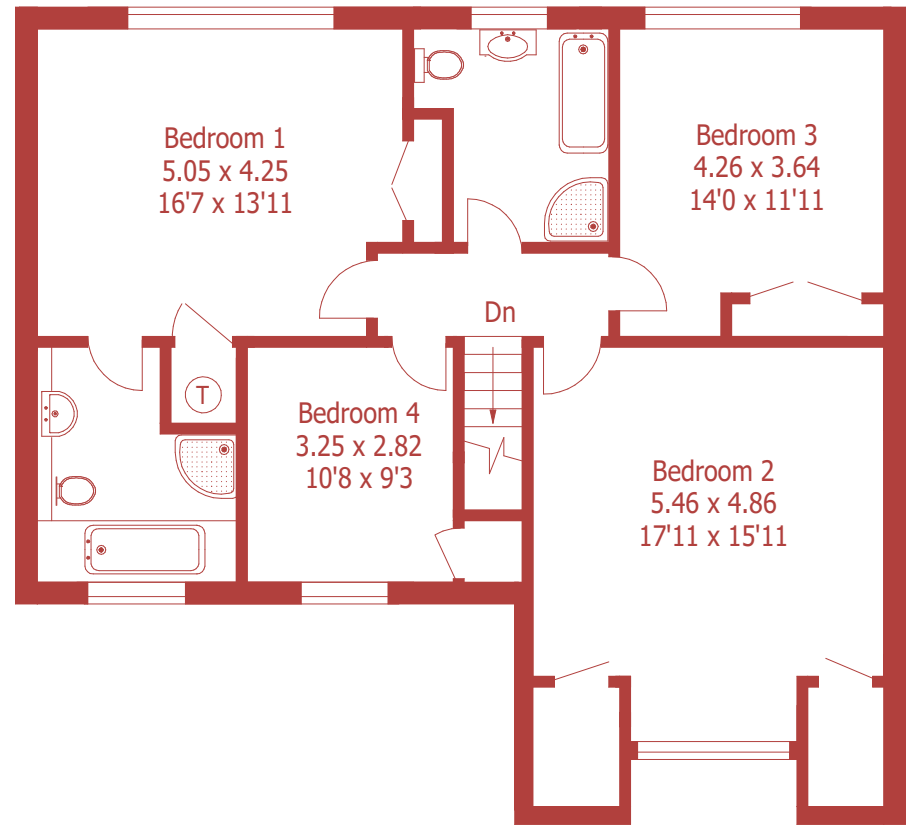

Approximate Gross Internal Area :- 230 sq mt / 2478 sq ft
Inc Garage

Ground Floor

First Floor

For identification purposes only, not to scale, do not scale