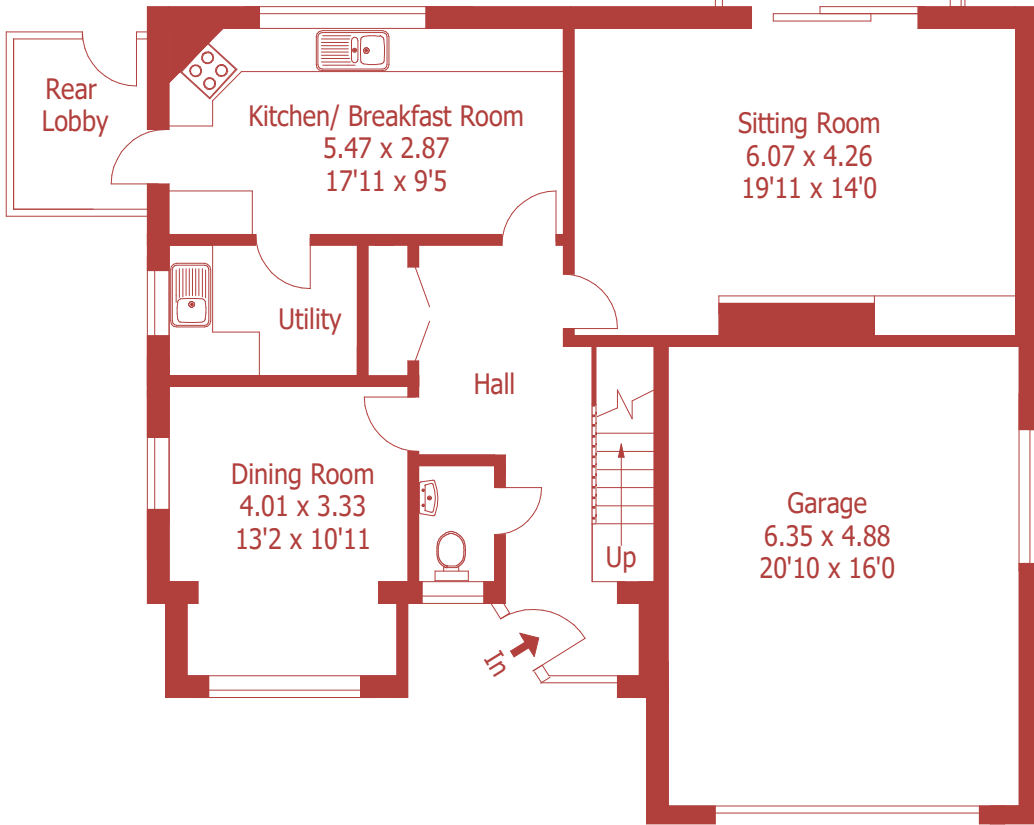

Approximate Gross Internal Area :- 230 sq mt / 2478 sq ft
Inc Garage

Ground Floor

First Floor

For identification purposes only, not to scale, do not scale