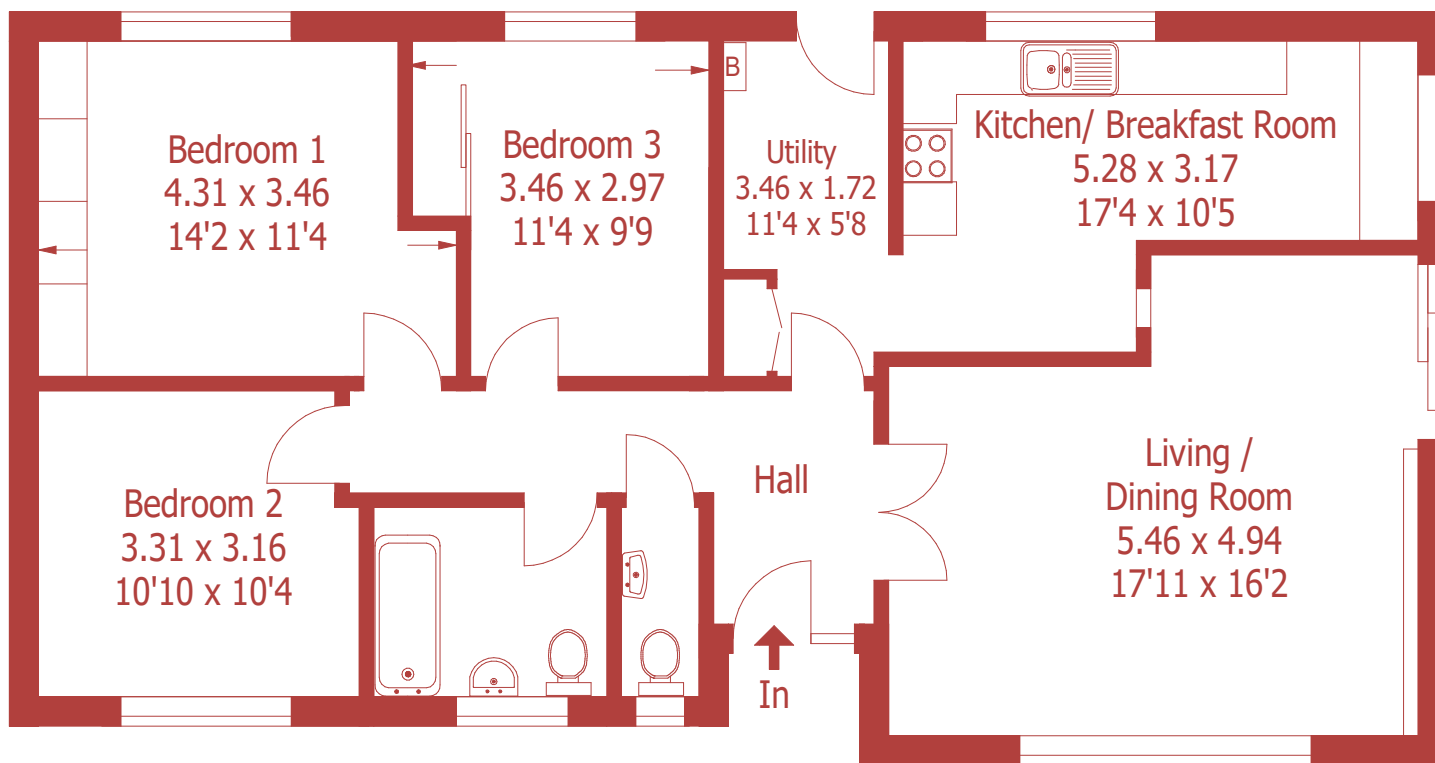

Approximate Gross Internal Area :- 97 sq mt / 1039 sq ft

Garage Approximate Gross Internal Area :- 23 sq mt / 249 sq ft

For identification purposes only, not to scale, do not scale