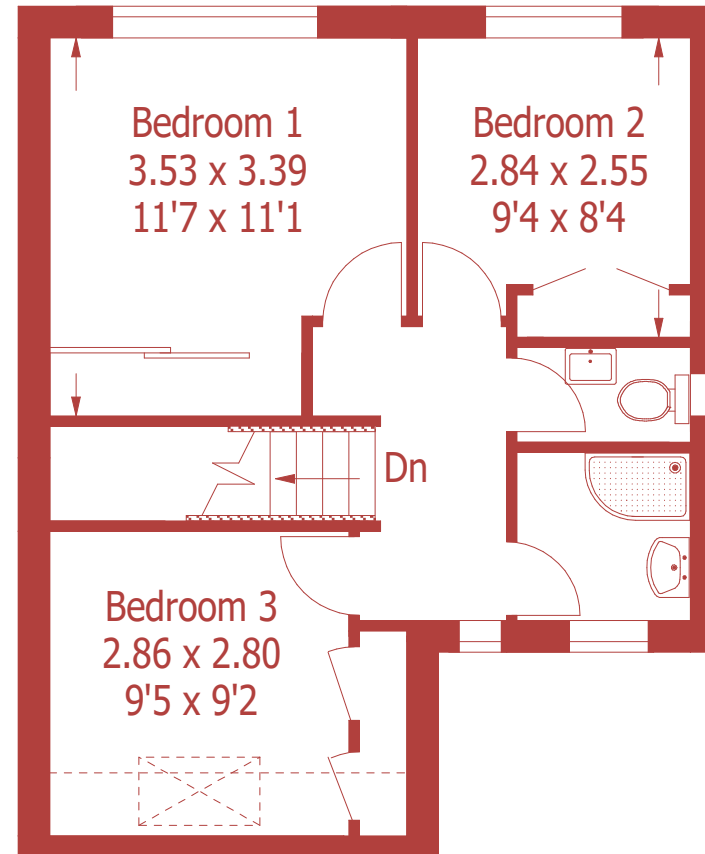

Approximate Gross Internal Area :- 72 sq m / 776 sq ft
Excluding Garage

Ground Floor

First Floor

For identification purposes only, not to scale, do not scale