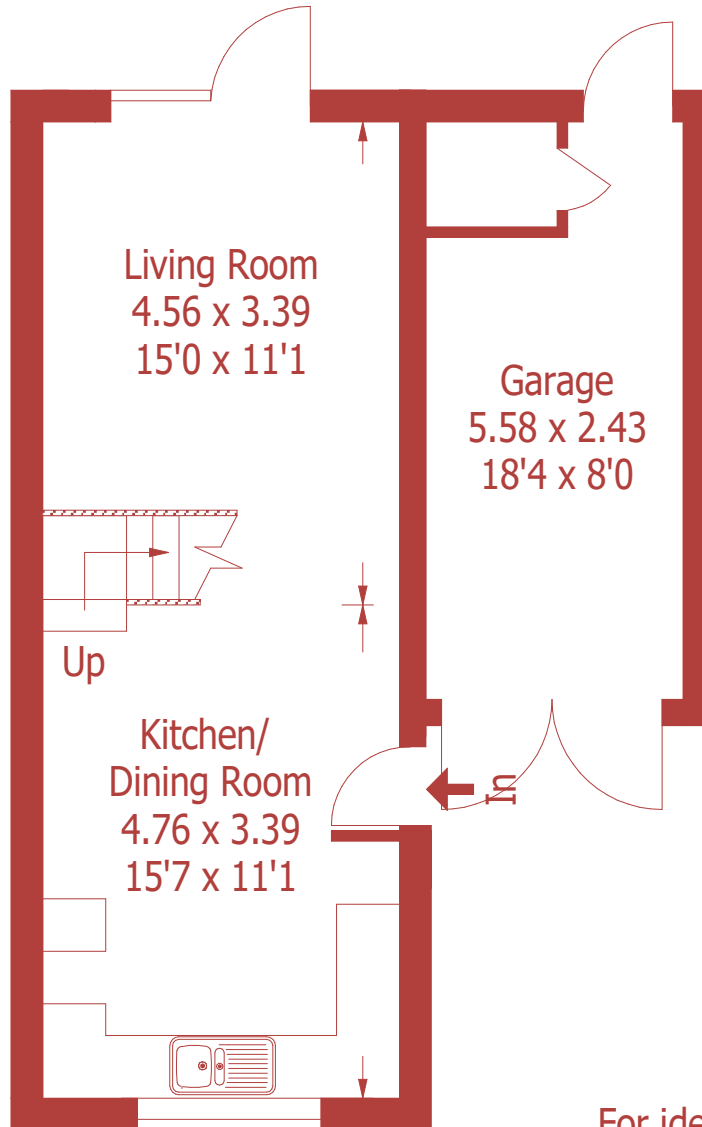

Approximate Gross Internal Area :- 72 sq m / 776 sq ft
Excluding Garage

Ground Floor

First Floor

For identification purposes only, not to scale, do not scale