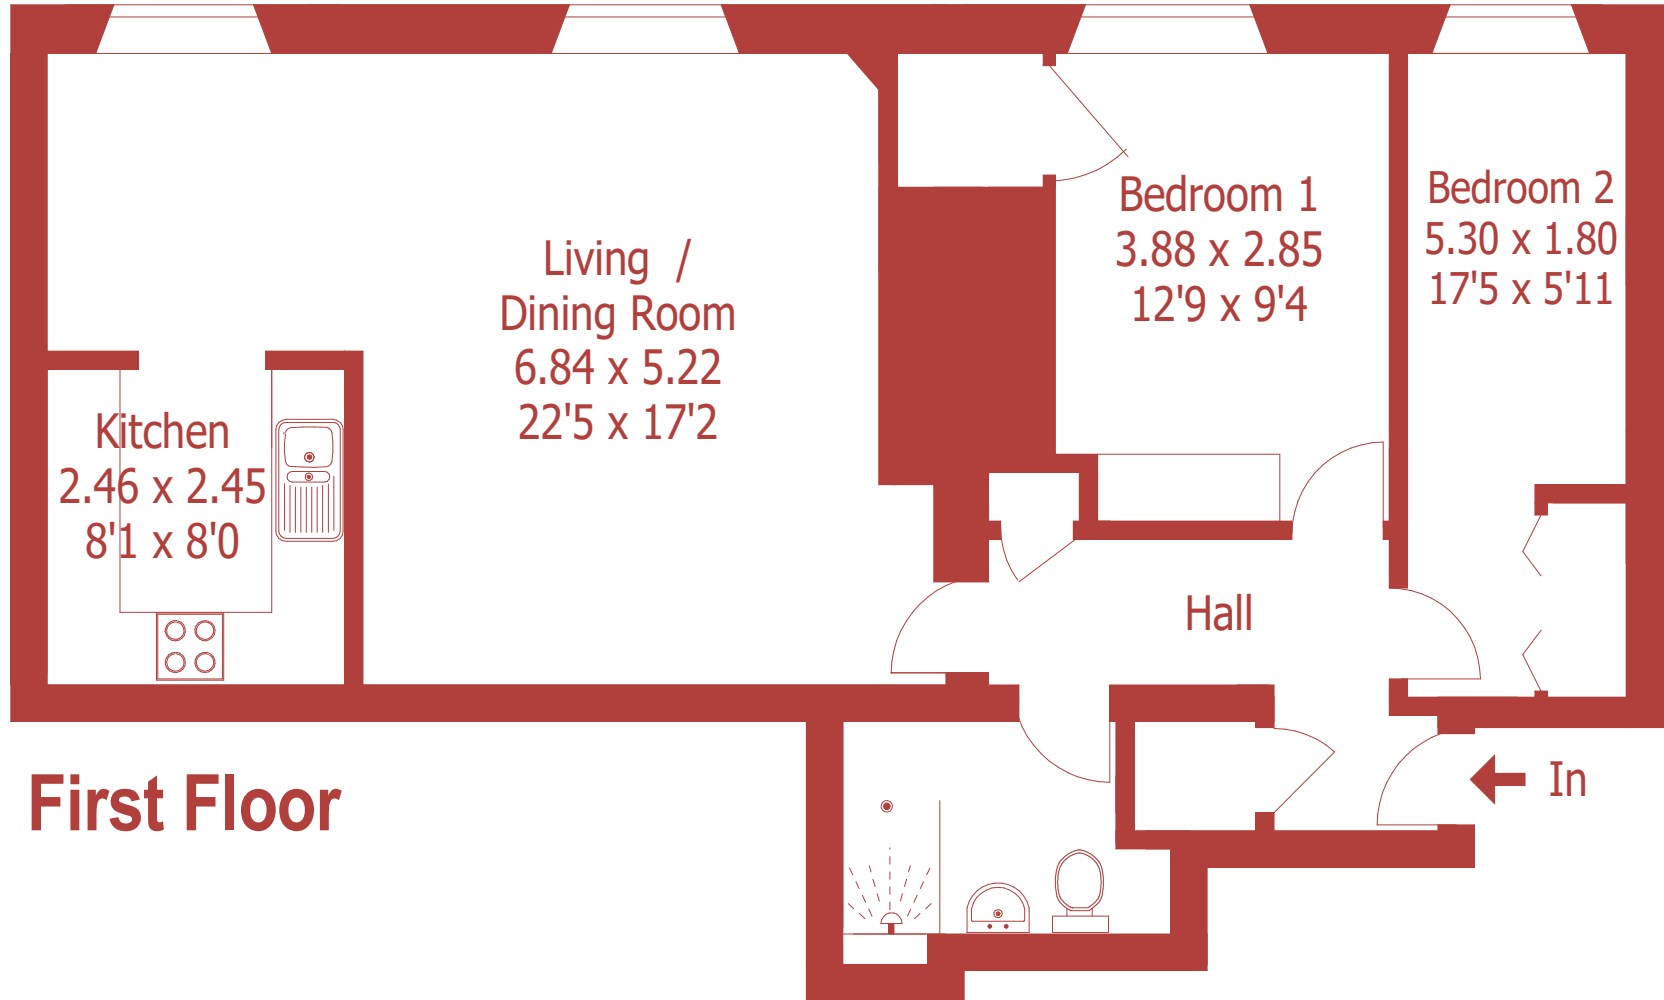

Approximate Gross Internal Area :- 75 sq mt / 816 sq ft

For identification purposes only, not to scale, do not scale