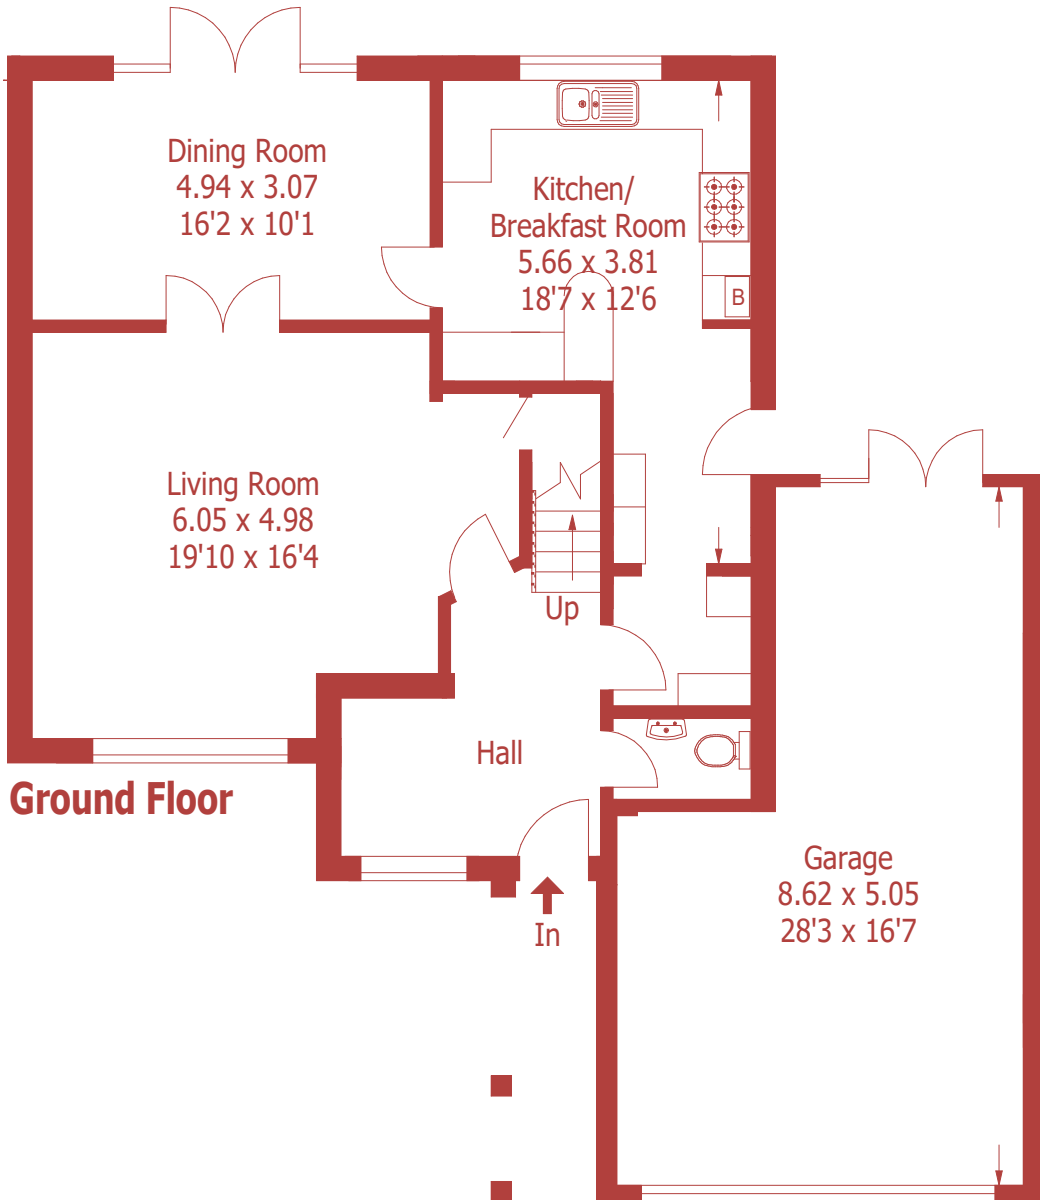

Approximate Gross Internal Area :- 187 sq m / 2013 sq ft
Inc Garage

For identification purposes only, not to scale, do not scale