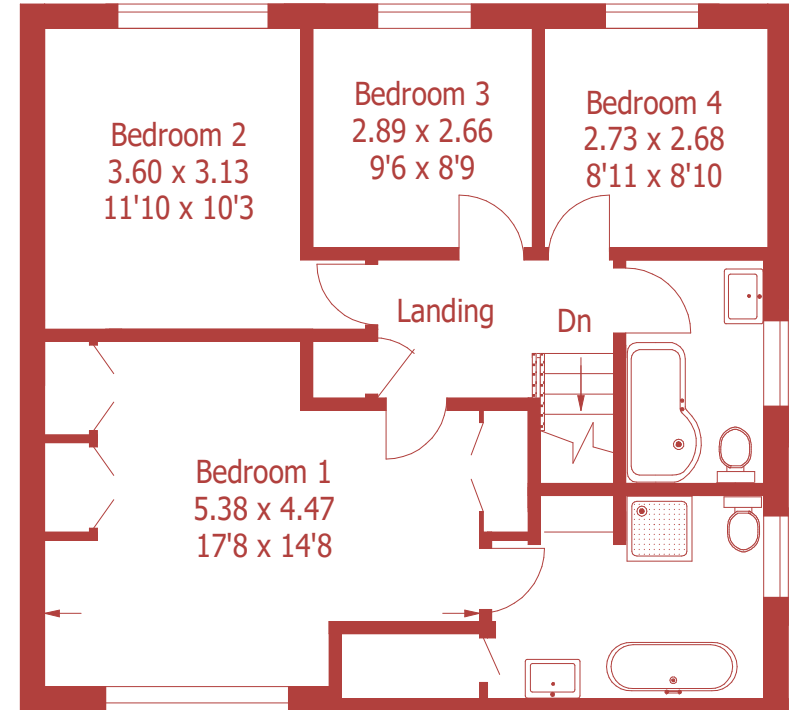

Approximate Gross Internal Area :- 187 sq m / 2013 sq ft
Inc Garage

For identification purposes only, not to scale, do not scale