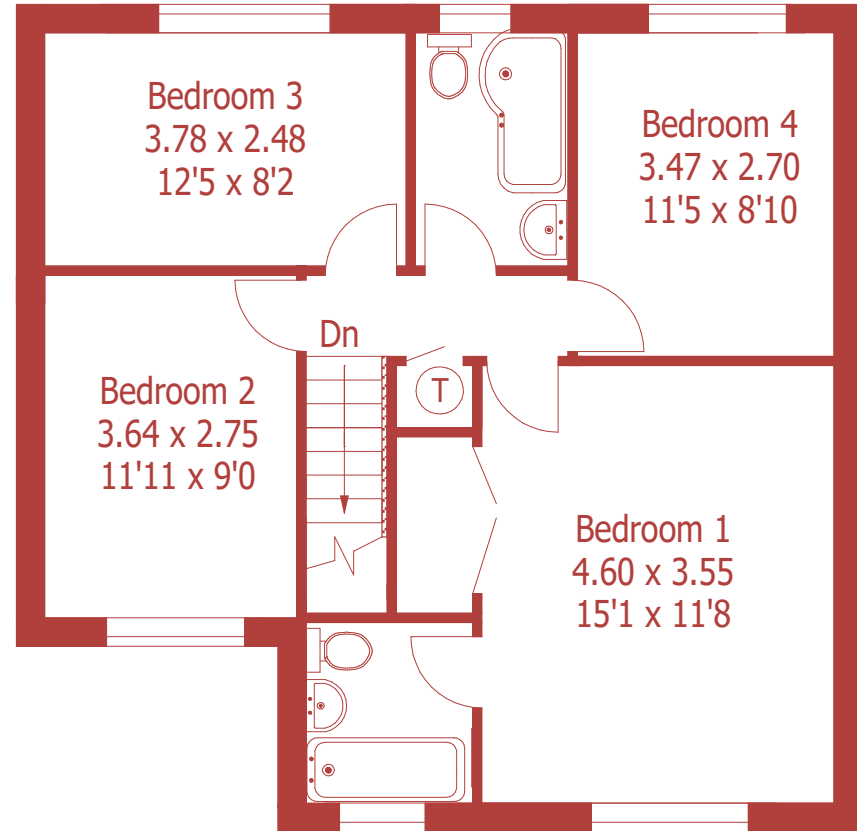

Approximate Gross Internal Area :- 128 sq m / 1379 sq ft

Ground Floor

First Floor

For identification purposes only, not to scale, do not scale

Drawn using existing drawings and dimensions