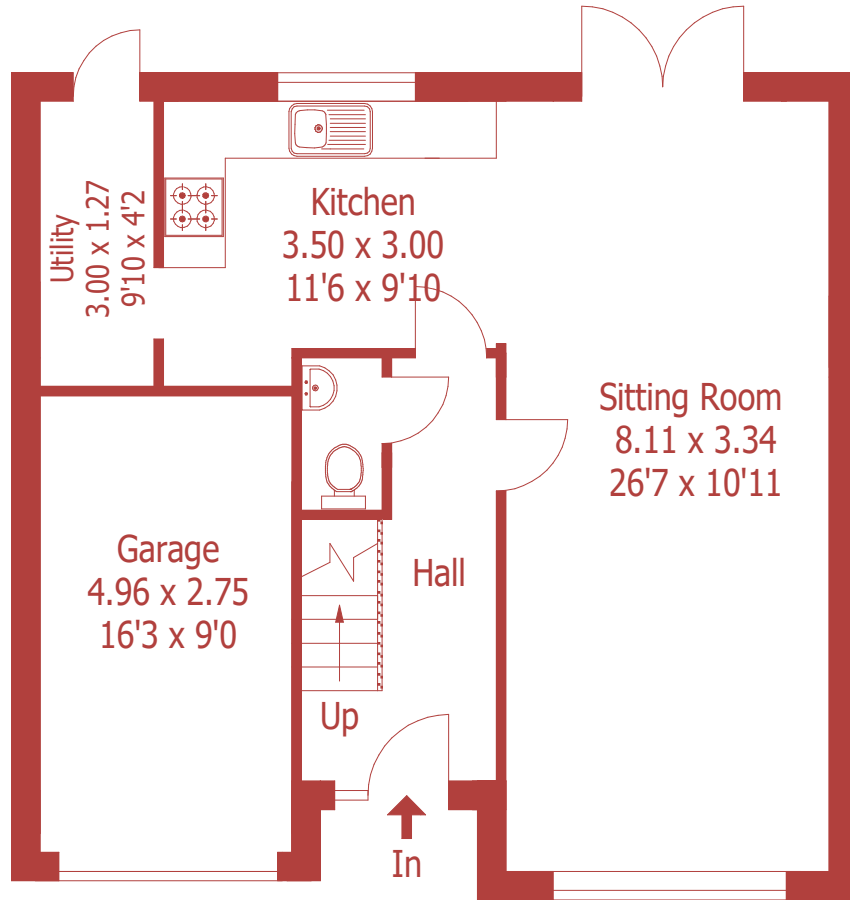

Approximate Gross Internal Area :- 128 sq m / 1379 sq ft

Ground Floor

First Floor

For identification purposes only, not to scale, do not scale

Drawn using existing drawings and dimensions