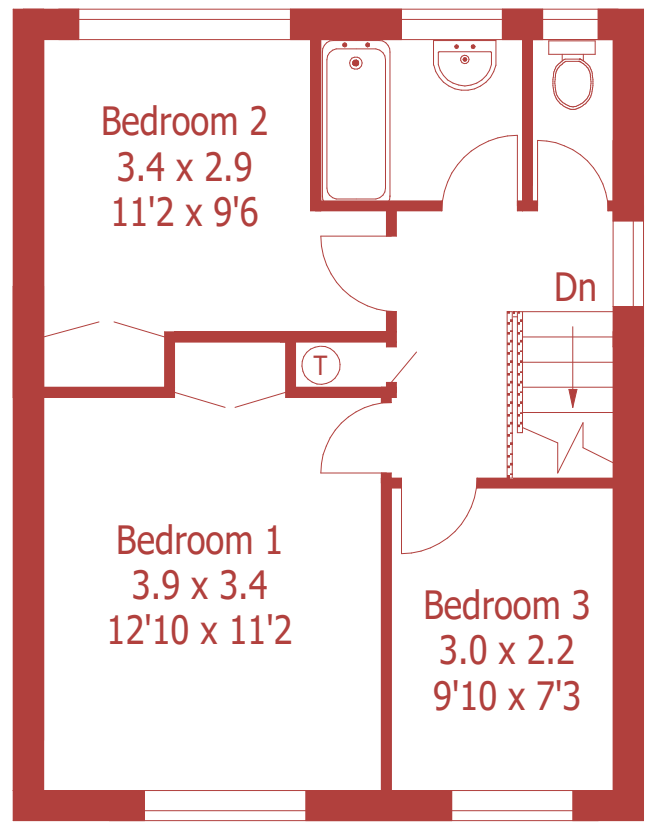

Approximate Gross Internal Area :- 115 sq m / 1241 sq ft

For identification purposes only, not to scale, do not scale  
Drawn using existing drawings and dimensions