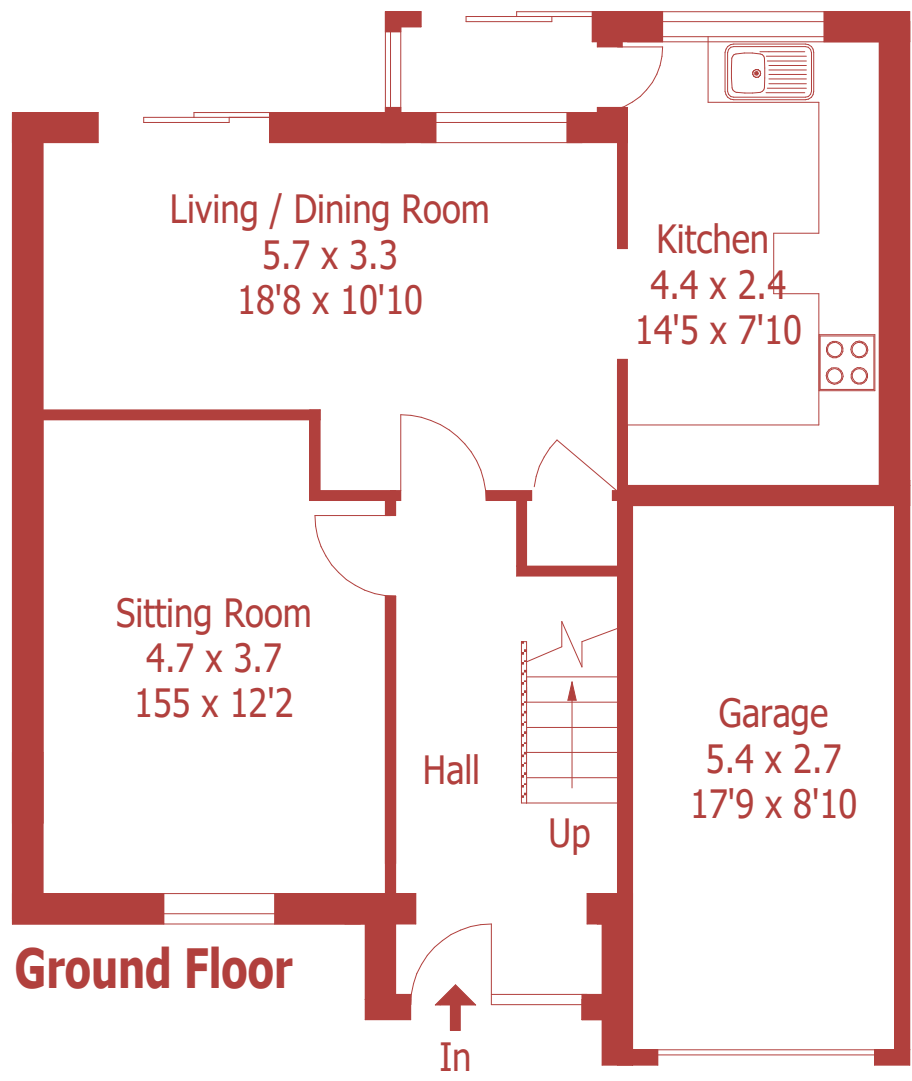

Approximate Gross Internal Area :- 115 sq m / 1241 sq ft

For identification purposes only, not to scale, do not scale  
Drawn using existing drawings and dimensions