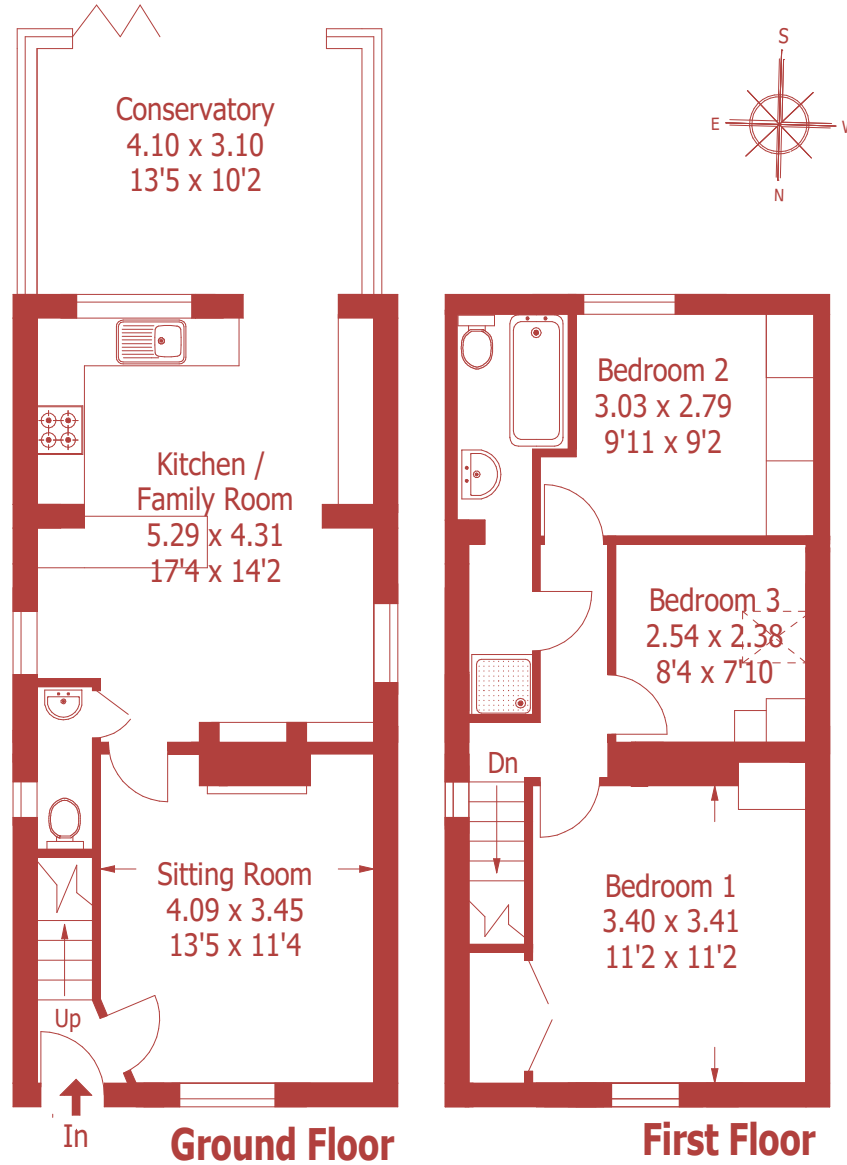

Approximate Gross Internal Area :- 96 sq m / 1045 sq ft

For identification purposes only, not to scale, do not scale