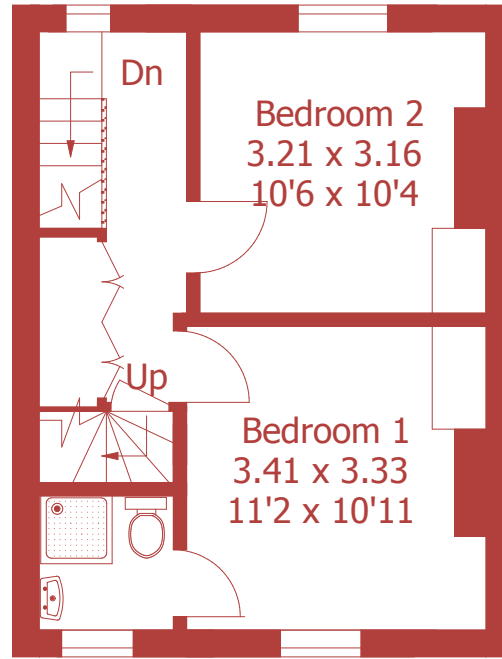

Ground Floor

Approximate Gross Internal Area :- 102 sq m / 1101 sq ft

First Floor

For identification purposes only, not to scale, do not scale