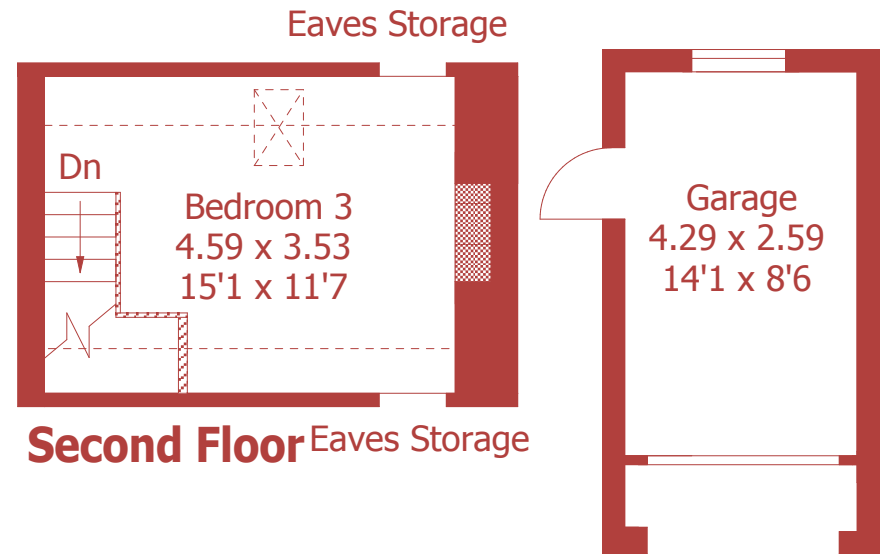

Ground Floor

Approximate Gross Internal Area :- 102 sq m / 1101 sq ft

First Floor

For identification purposes only, not to scale, do not scale