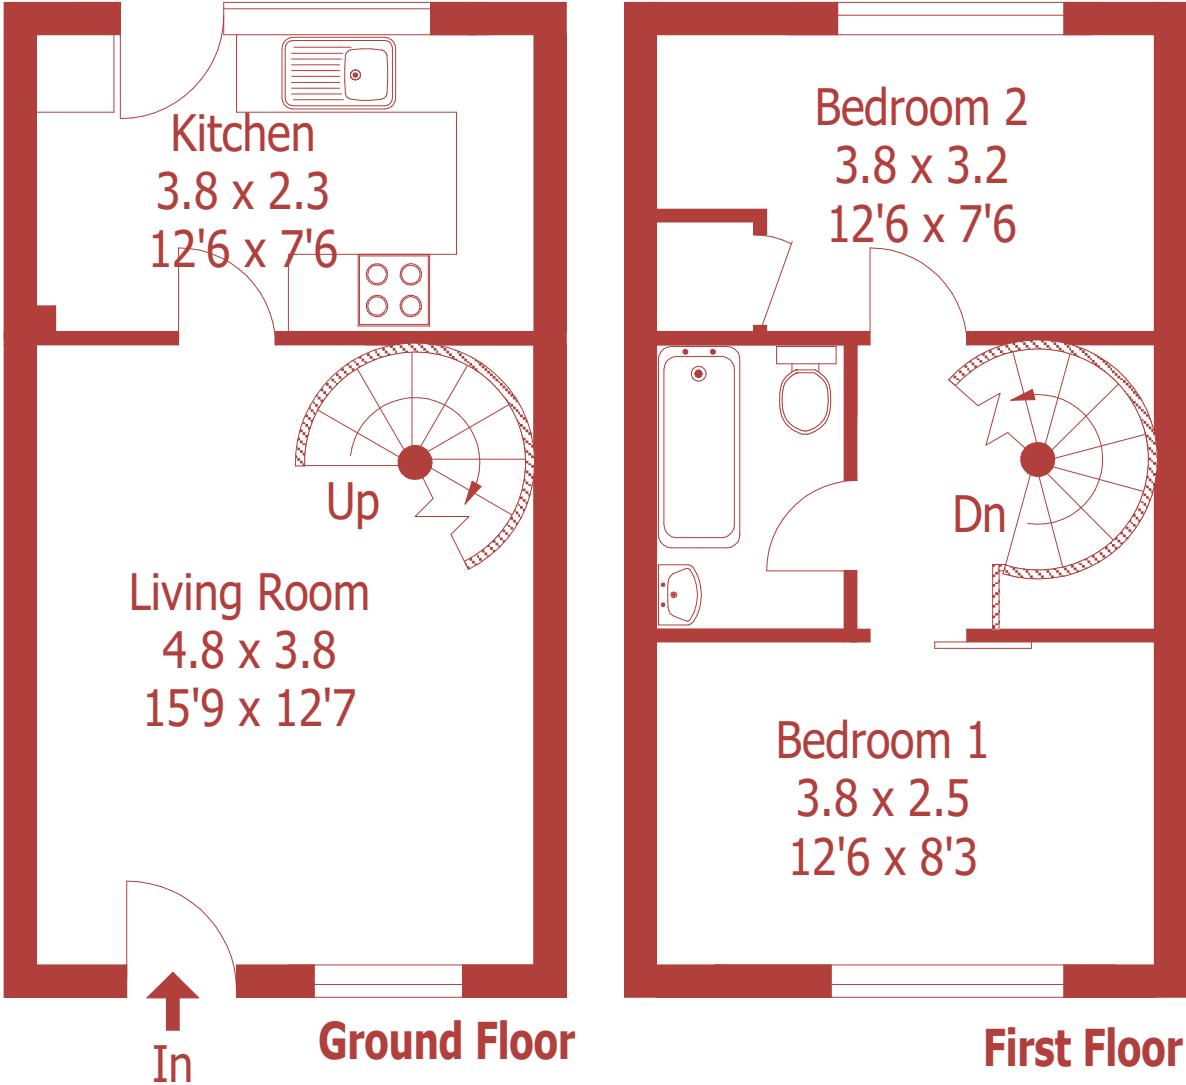

Approximate Gross Internal Area :- 55 sq m / 597 sq ft

For identification purposes only, not to scale, do not scale