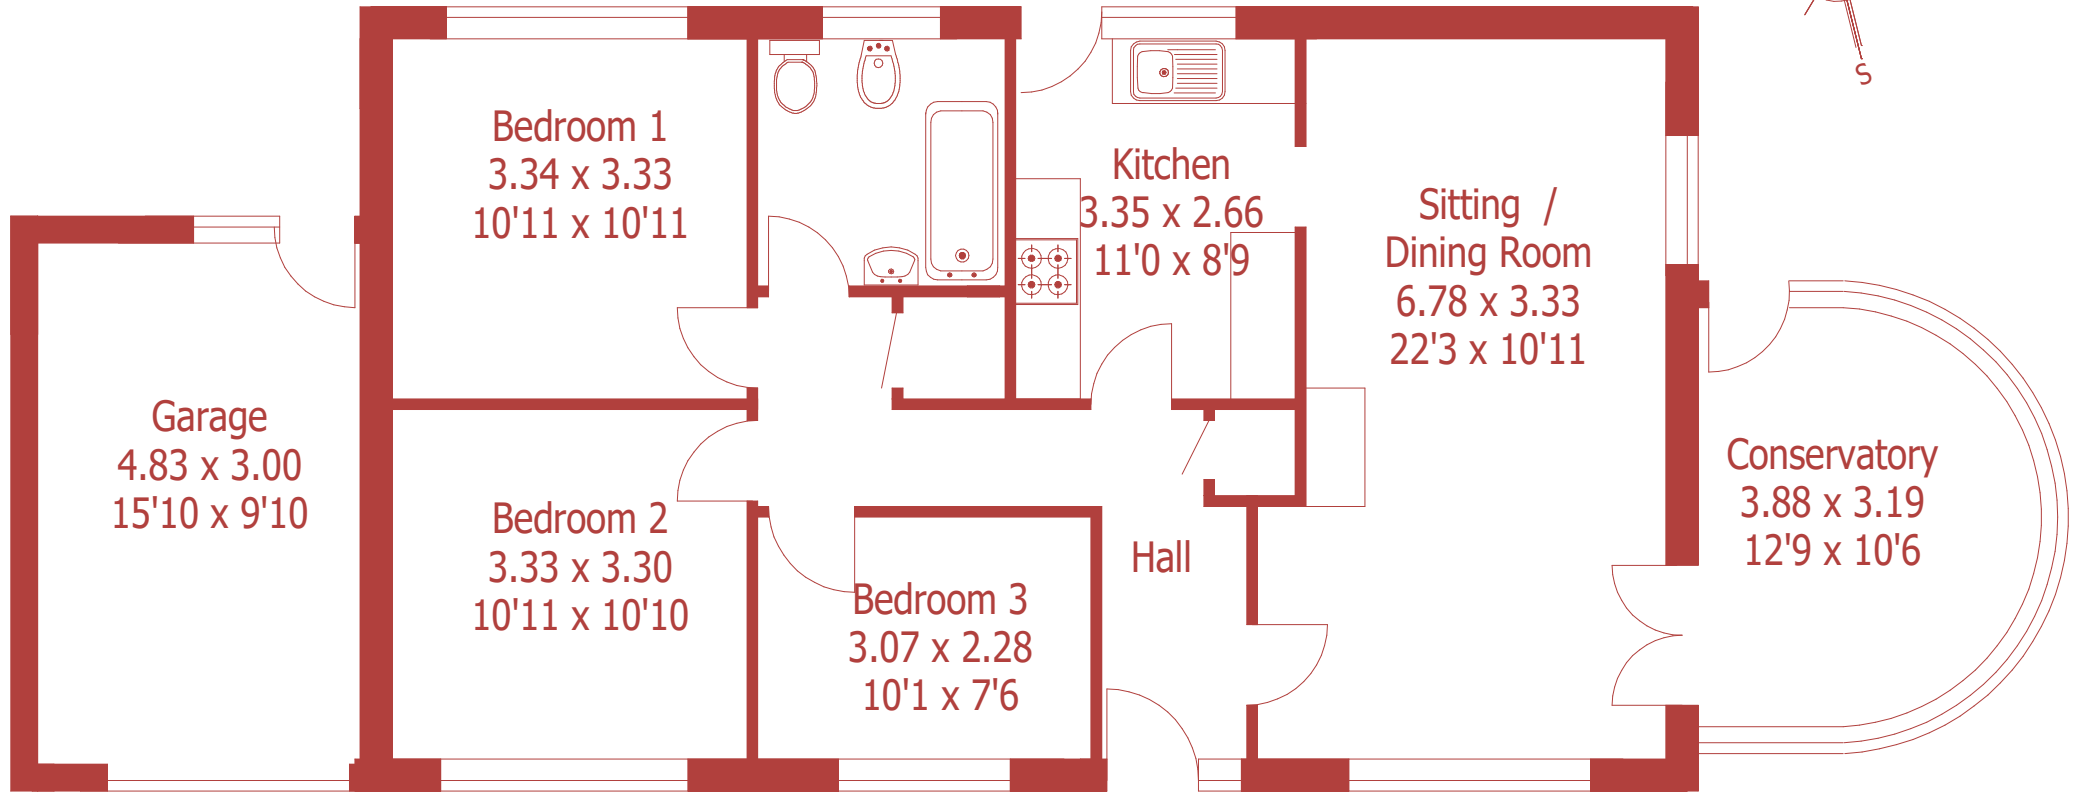

Approximate Gross Internal Area :- 107 sq m / 1149 sq ft

Garage  
4.83 x 3.00  
15'10 x 9'10

Bedroom 1  
3.34 x 3.33  
10'11 x 10'11

Bedroom 2  
3.33 x 3.30  
10'11 x 10'10

Bedroom 3  
3.07 x 2.28  
10'1 x 7'6

Kitchen  
3.35 x 2.66  
11'0 x 8'9

Sitting /  
Dining Room  
6.78 x 3.33  
22'3 x 10'11

Conservatory  
3.88 x 3.19  
12'9 x 10'6

Hall

For identification purposes only, not to scale, do not scale

Drawn using existing drawings and dimensions