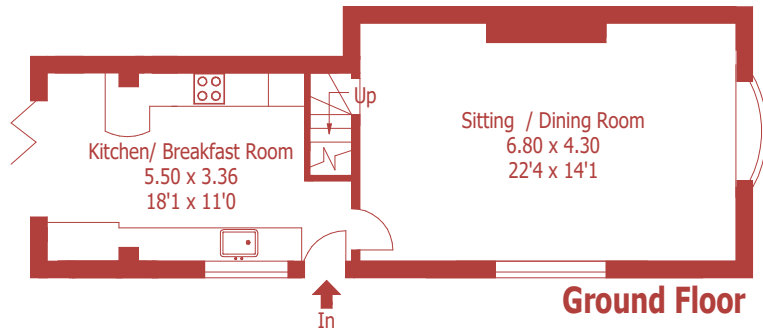

Approximate Gross Internal Area :- 111 sq m / 1193 sq ft

For identification purposes only, not to scale, do not scale