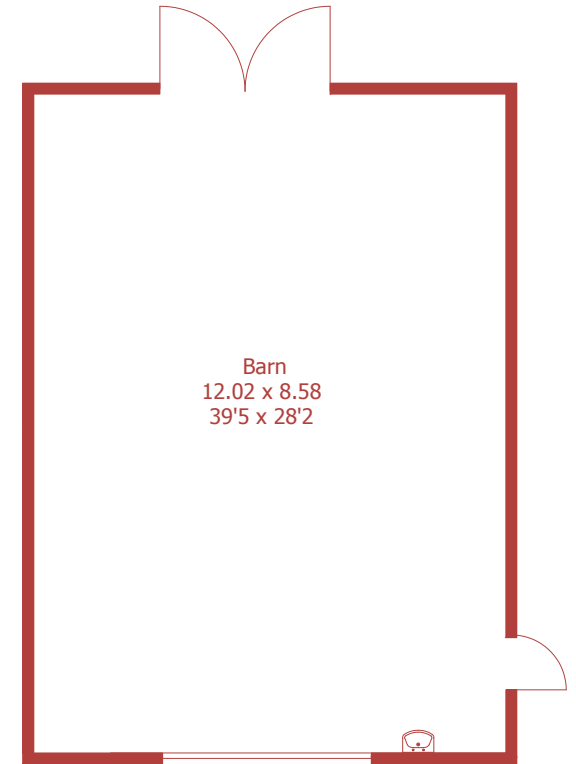

Approximate Gross Internal Area :- 195 sq m / 2104 sq ft

Barn Approximate Gross Internal Area :- 103 sq m / 1111 sq ft

First Floor

Second Floor

Ground Floor

For identification purposes only, not to scale, do not scale