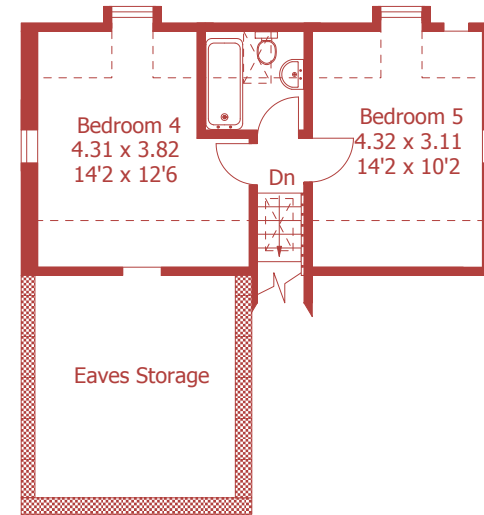

Approximate Gross Internal Area :- 195 sq m / 2104 sq ft

Barn Approximate Gross Internal Area :- 103 sq m / 1111 sq ft

First Floor

Second Floor

Ground Floor

For identification purposes only, not to scale, do not scale