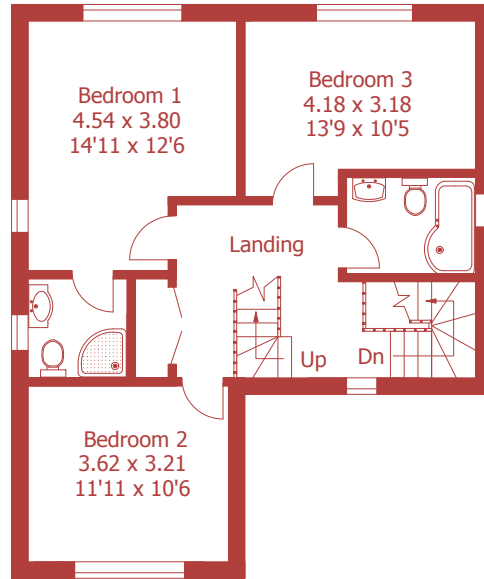

Approximate Gross Internal Area :- 195 sq m / 2104 sq ft

Barn Approximate Gross Internal Area :- 103 sq m / 1111 sq ft

First Floor

Second Floor

Ground Floor

For identification purposes only, not to scale, do not scale