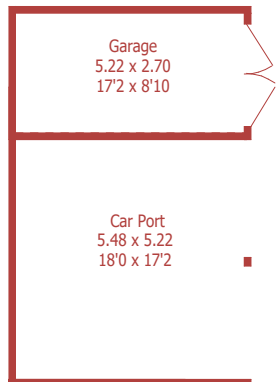

Approximate Gross Internal Area :- 212 sq m / 2282 sq ft
Cottage Approximate Gross Internal Area :- 92 sq m / 991 sq ft
Garage / Car Port Approximate Gross Internal Area :- 44 sq m / 475 sq ft

Cottage

First Floor

Ground Floor

Ground Floor

First Floor

For identification purposes only, not to scale, do not scale