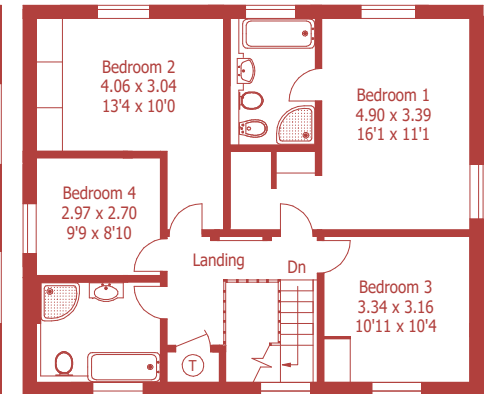

Approximate Gross Internal Area :- 212 sq m / 2282 sq ft
Cottage Approximate Gross Internal Area :- 92 sq m / 991 sq ft
Garage / Car Port Approximate Gross Internal Area :- 44 sq m / 475 sq ft

Cottage

First Floor

Ground Floor

Ground Floor

First Floor

For identification purposes only, not to scale, do not scale