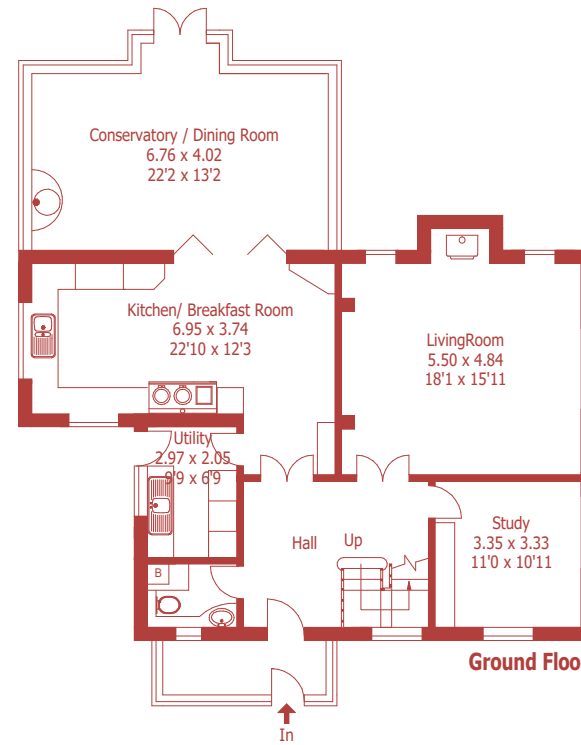

Approximate Gross Internal Area :- 212 sq m / 2282 sq ft
Cottage Approximate Gross Internal Area :- 92 sq m / 991 sq ft
Garage / Car Port Approximate Gross Internal Area :- 44 sq m / 475 sq ft

Cottage

First Floor

Ground Floor

Ground Floor

First Floor

For identification purposes only, not to scale, do not scale