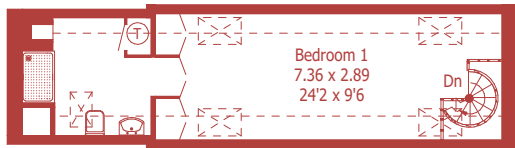

Approximate Gross Internal Area :- 212 sq m / 2282 sq ft
Cottage Approximate Gross Internal Area :- 92 sq m / 991 sq ft
Garage / Car Port Approximate Gross Internal Area :- 44 sq m / 475 sq ft

Cottage

First Floor

Ground Floor

Ground Floor

First Floor

For identification purposes only, not to scale, do not scale