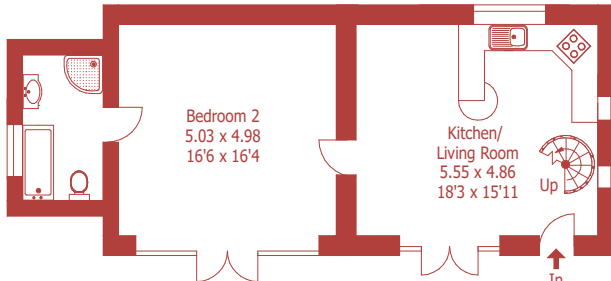

Approximate Gross Internal Area :- 212 sq m / 2282 sq ft
Cottage Approximate Gross Internal Area :- 92 sq m / 991 sq ft
Garage / Car Port Approximate Gross Internal Area :- 44 sq m / 475 sq ft

Cottage

First Floor

Ground Floor

Ground Floor

First Floor

For identification purposes only, not to scale, do not scale