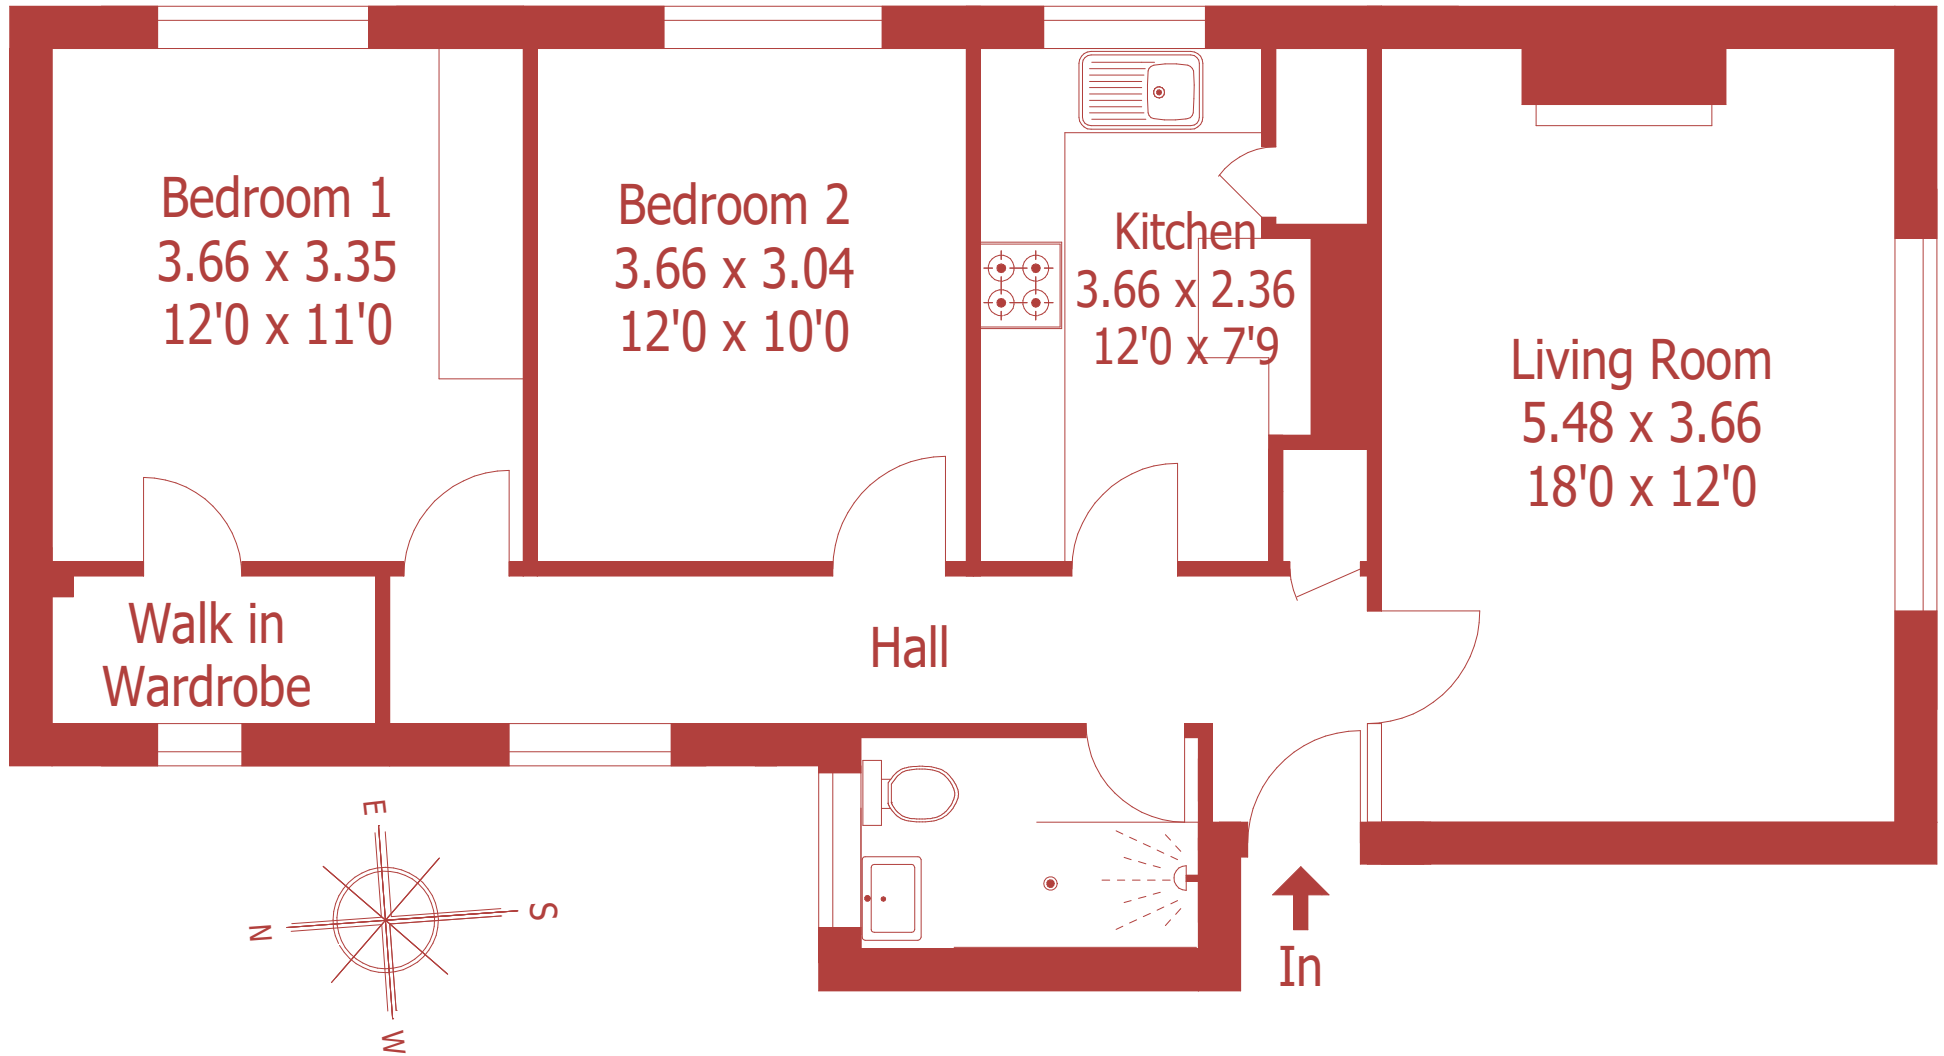

Approximate Gross Internal Area :- 70 sq mt / 755 sq ft

For identification purposes only, not to scale, do not scale