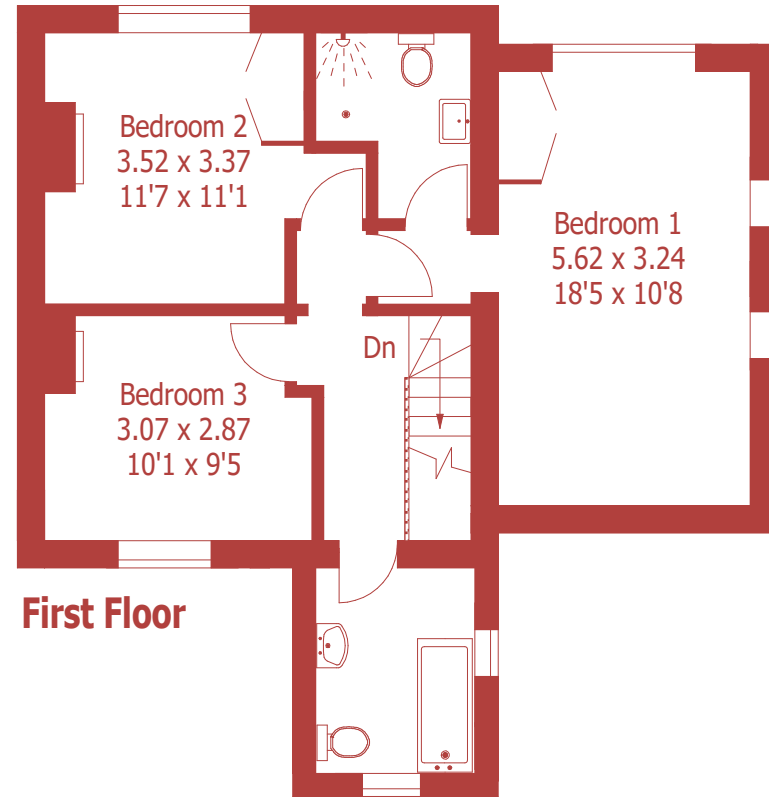

Approximate Gross Internal Area :- 144 sq m / 1555 sq ft
 Garden Room Approximate Gross Internal Area :- 15 sq m / 159 sq ft

For identification purposes only, not to scale, do not scale