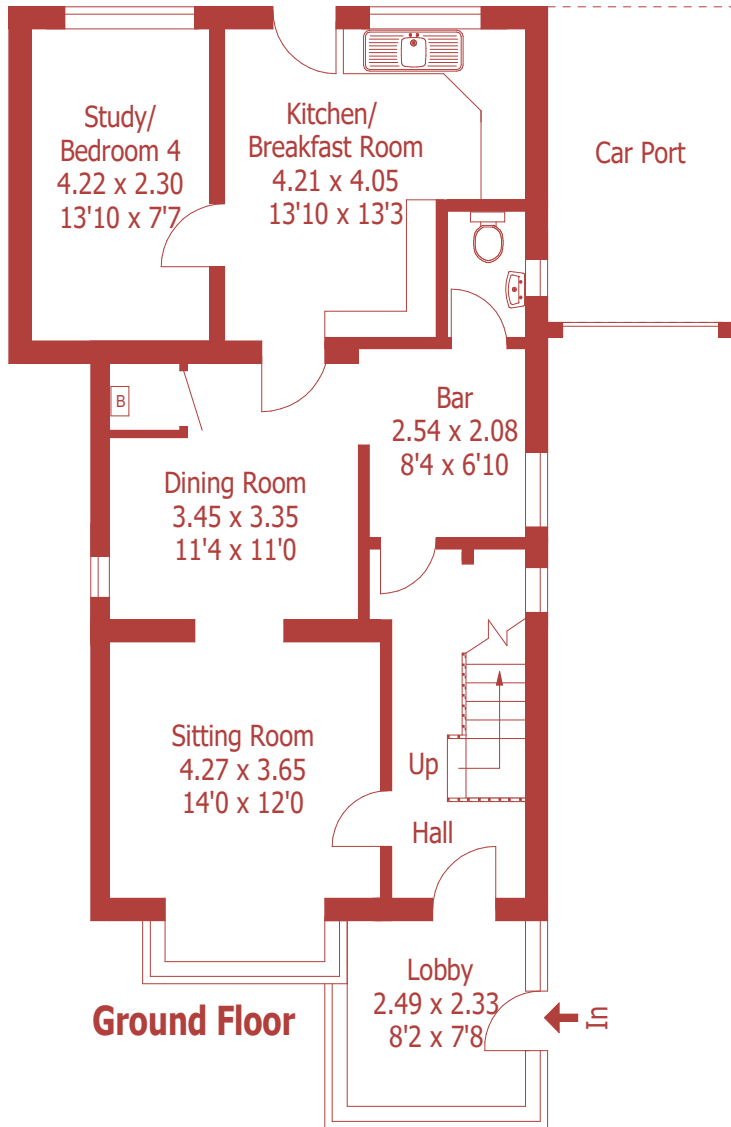

Approximate Gross Internal Area :- 121 sq m / 1304 sq ft
Garage Approximate Gross Internal Area :- 28 sq m / 299 sq ft

For identification purposes only, not to scale, do not scale