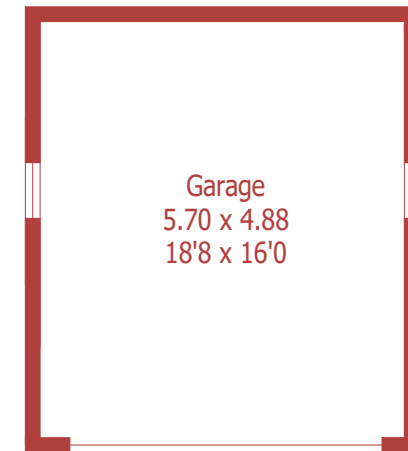

Approximate Gross Internal Area :- 121 sq m / 1304 sq ft
Garage Approximate Gross Internal Area :- 28 sq m / 299 sq ft

For identification purposes only, not to scale, do not scale