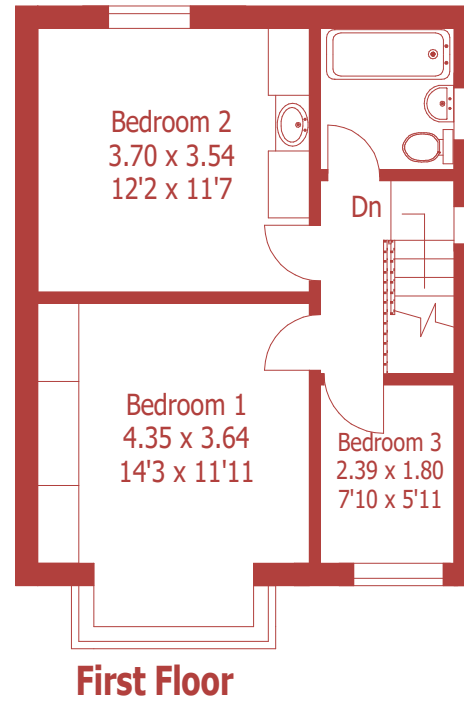

Approximate Gross Internal Area :- 121 sq m / 1304 sq ft
Garage Approximate Gross Internal Area :- 28 sq m / 299 sq ft

For identification purposes only, not to scale, do not scale