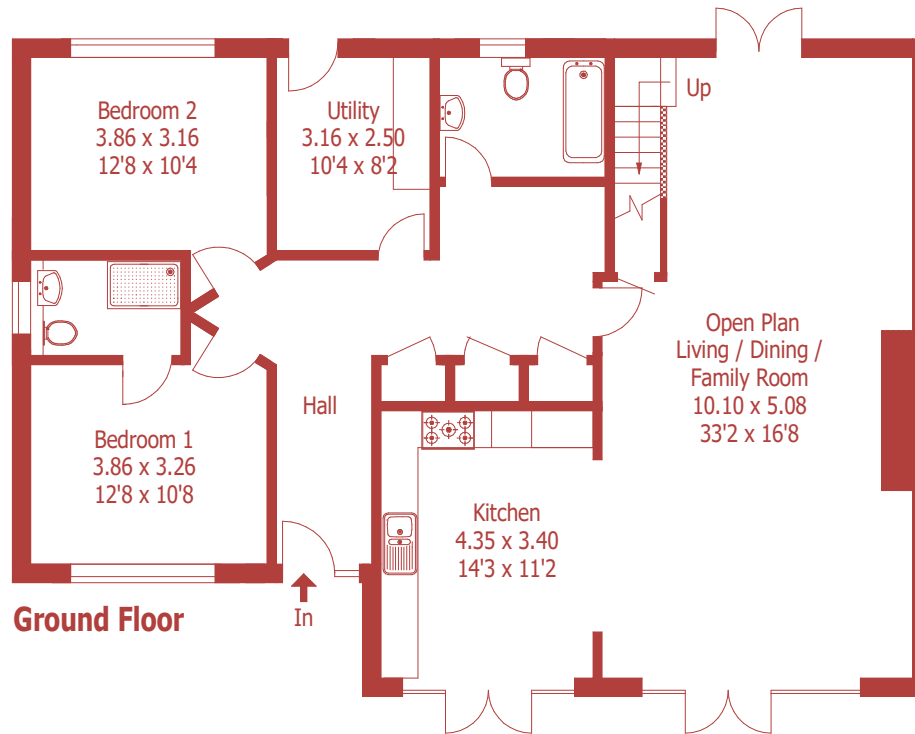

Approximate Gross Internal Area :- 189 sq m / 2036 sq ft

Garage Approximate Gross Internal Area :- 31 sq m / 340 sq ft

For identification purposes only, not to scale, do not scale