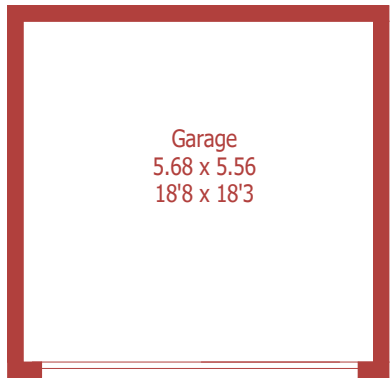

Approximate Gross Internal Area :- 189 sq m / 2036 sq ft

Garage Approximate Gross Internal Area :- 31 sq m / 340 sq ft

For identification purposes only, not to scale, do not scale