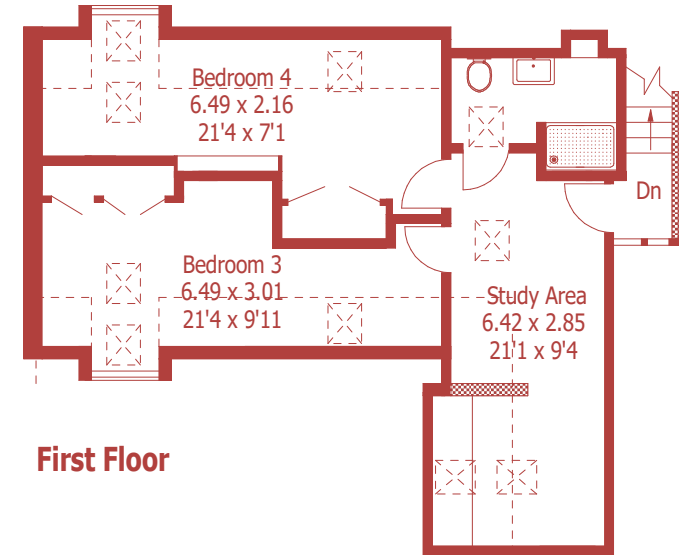

Approximate Gross Internal Area :- 189 sq m / 2036 sq ft

Garage Approximate Gross Internal Area :- 31 sq m / 340 sq ft

For identification purposes only, not to scale, do not scale