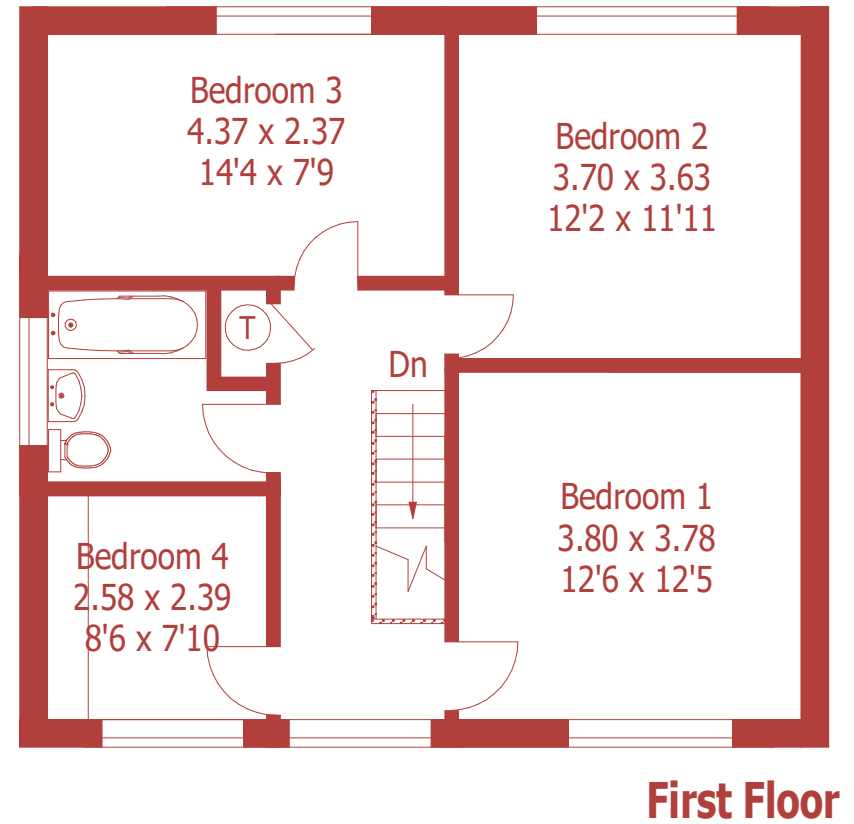

Approximate Gross Internal Area :- 143 sq m / 1536 sq ft

For identification purposes only, not to scale, do not scale