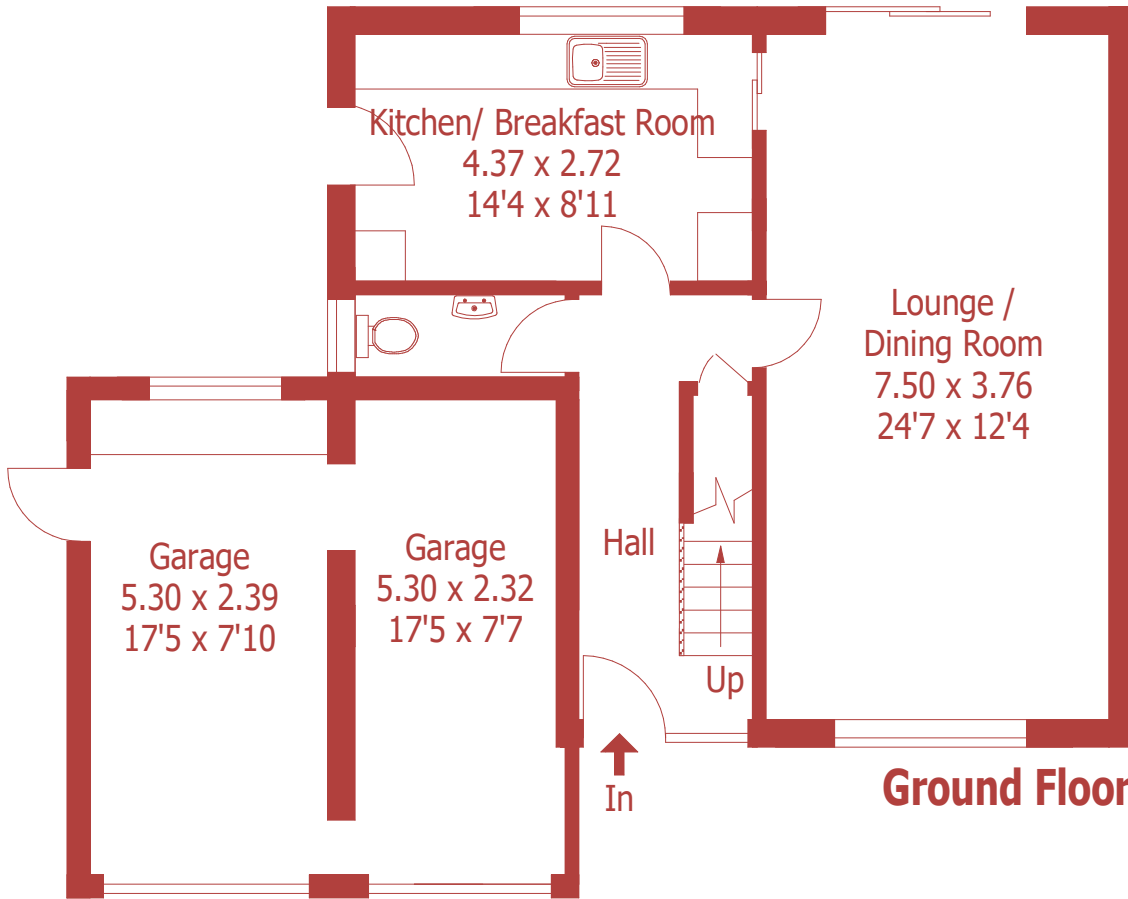

Approximate Gross Internal Area :- 143 sq m / 1536 sq ft

For identification purposes only, not to scale, do not scale