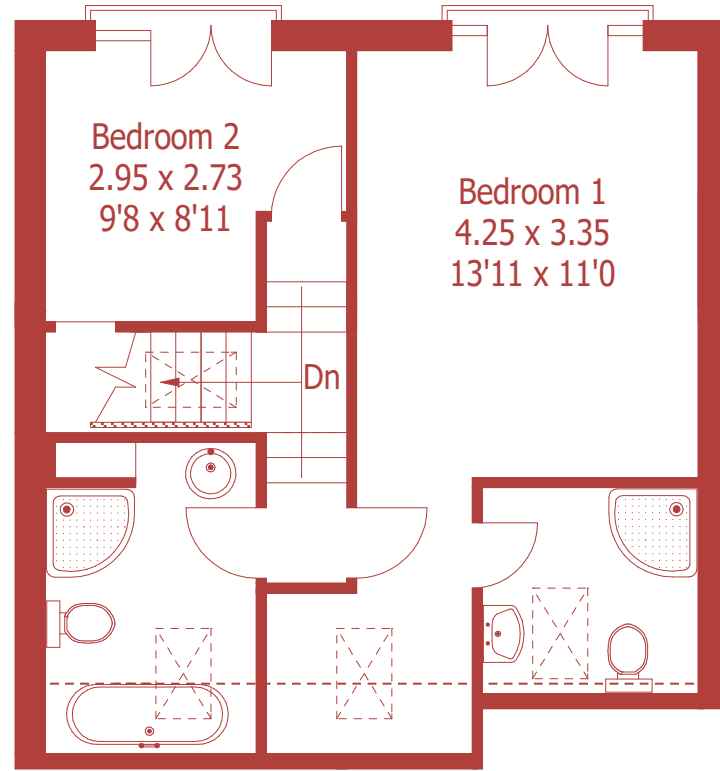

Ground Floor

Approximate Gross Internal Area :- 112 sq m / 1201 sq ft

First Floor

For identification purposes only, not to scale, do not scale