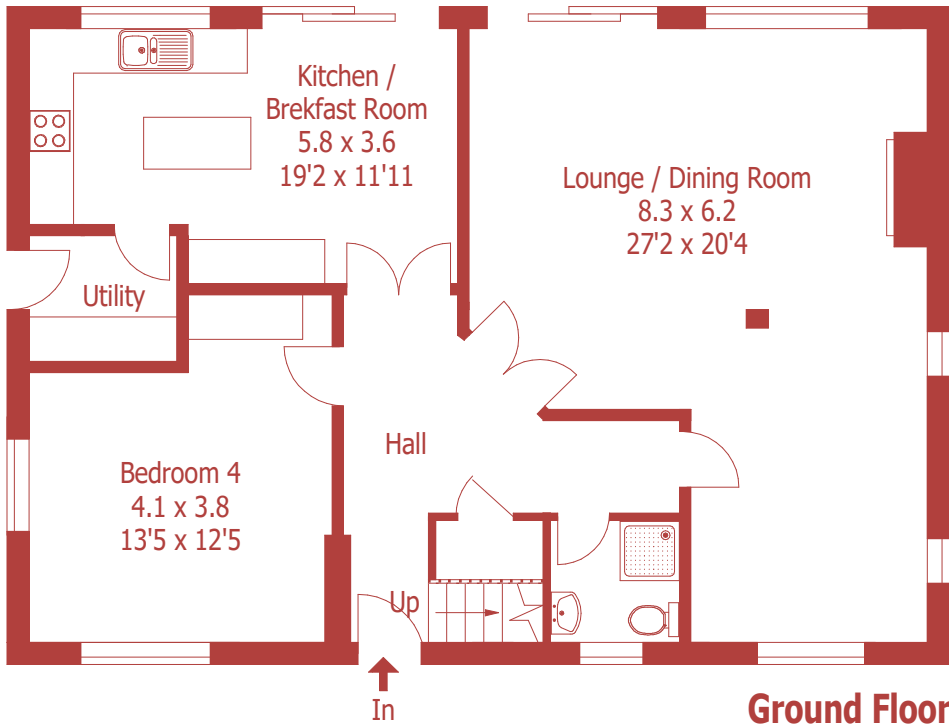

Approximate Gross Internal Area :- 174 sq m / 1872 sq ft

For identification purposes only, not to scale, do not scale
Drawn using existing drawings and dimensions