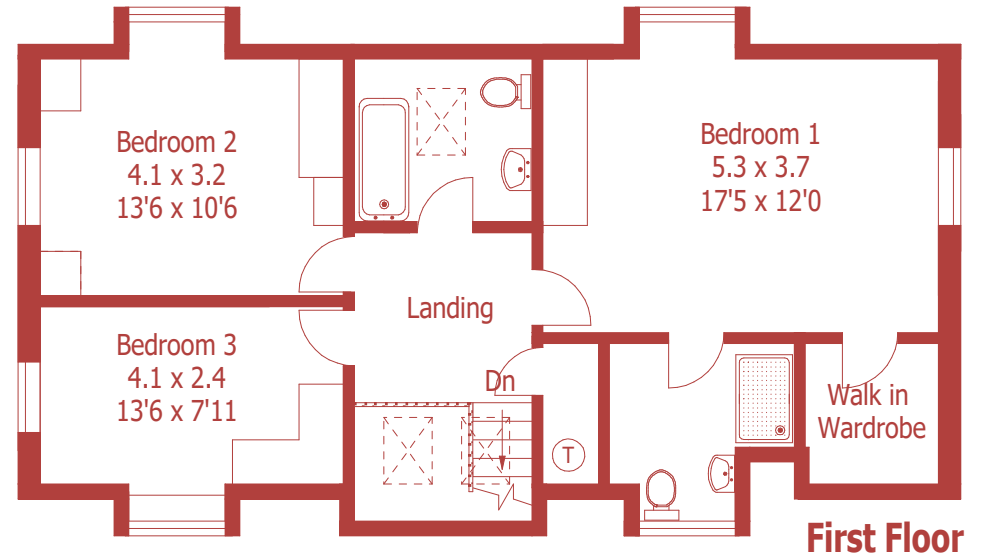

Approximate Gross Internal Area :- 174 sq m / 1872 sq ft

For identification purposes only, not to scale, do not scale
Drawn using existing drawings and dimensions