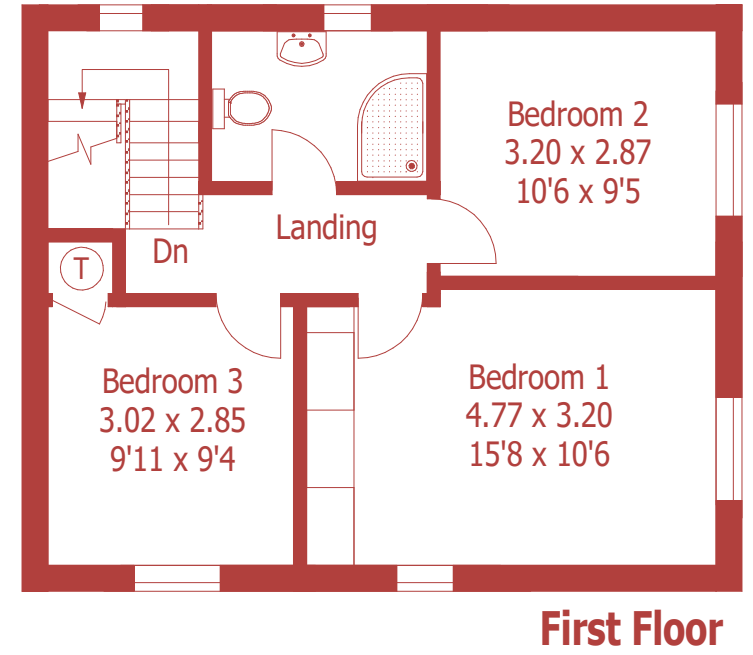

Approximate Gross Internal Area :- 115 sq m / 1234 sq ft

For identification purposes only, not to scale, do not scale