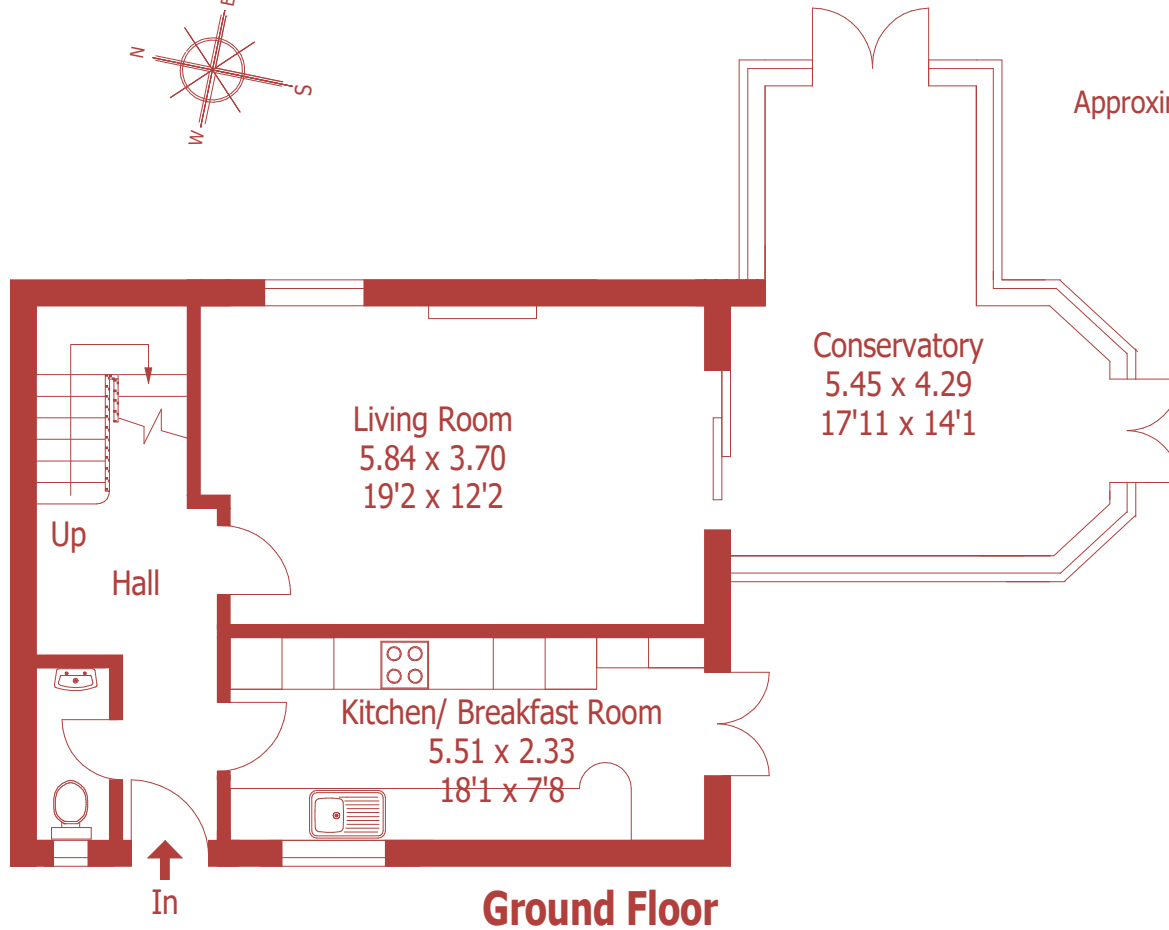

Approximate Gross Internal Area :- 115 sq m / 1234 sq ft

For identification purposes only, not to scale, do not scale