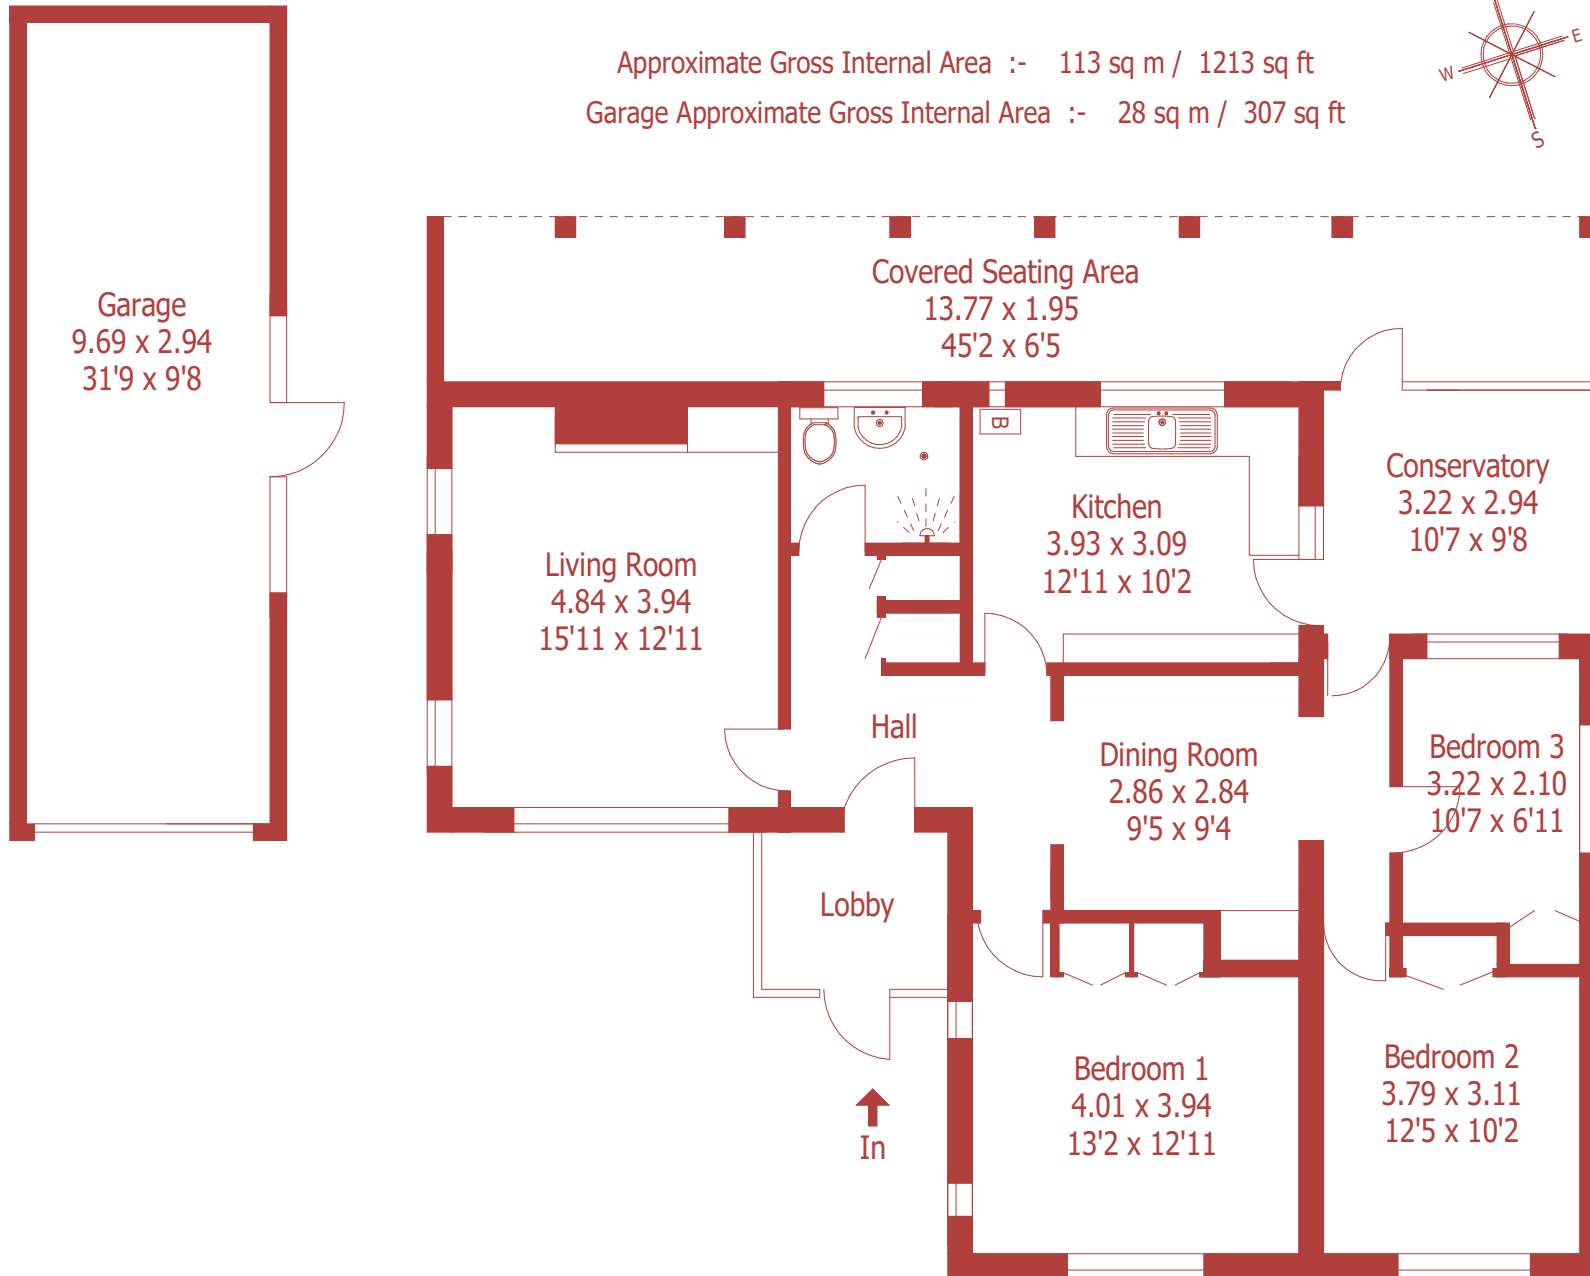

Approximate Gross Internal Area :- 113 sq m / 1213 sq ft  
Garage Approximate Gross Internal Area :- 28 sq m / 307 sq ft

For identification purposes only, not to scale, do not scale