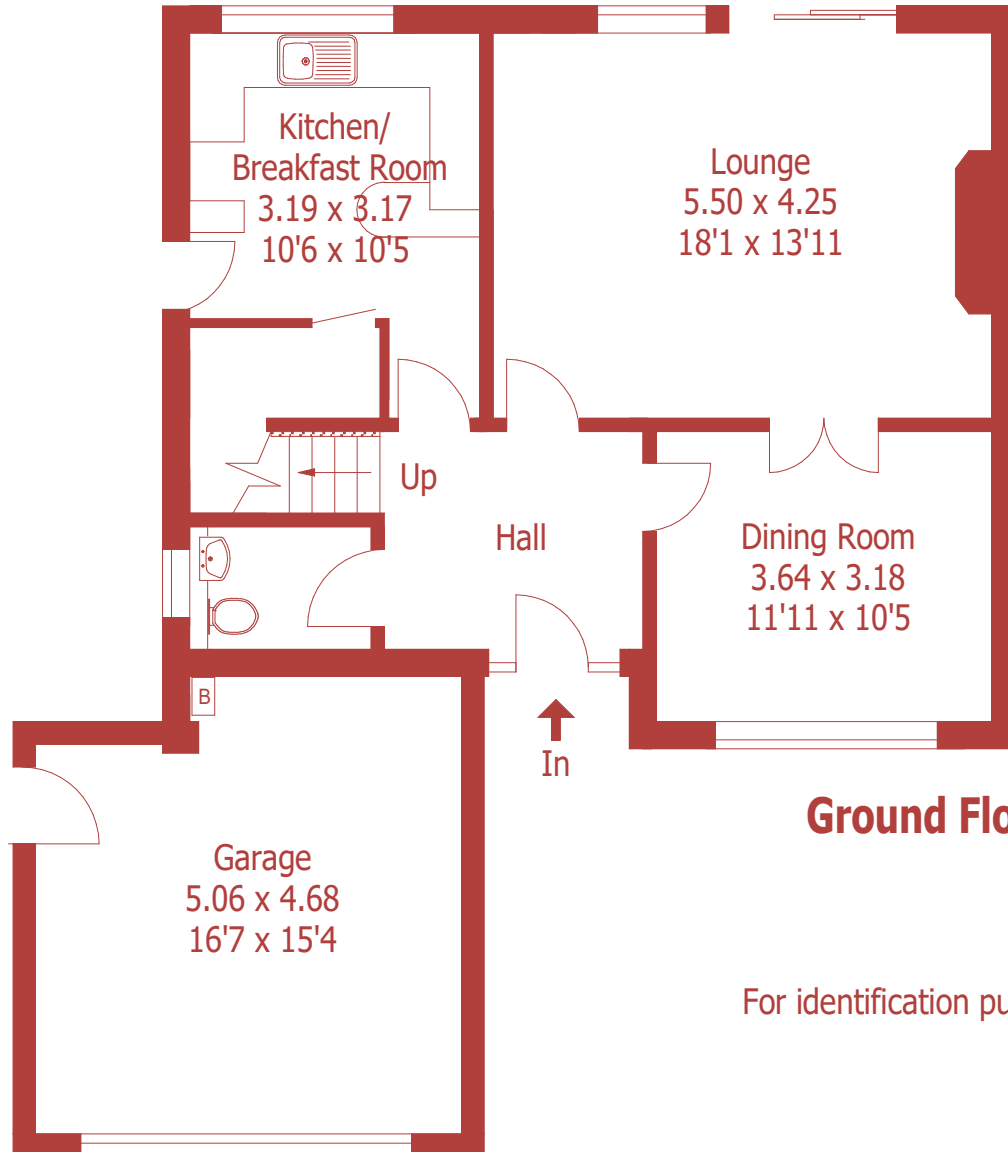

Approximate Gross Internal Area :- 154 sq m / 1657 sq ft
Inc Garage

Ground Floor

First Floor

For identification purposes only, not to scale, do not scale