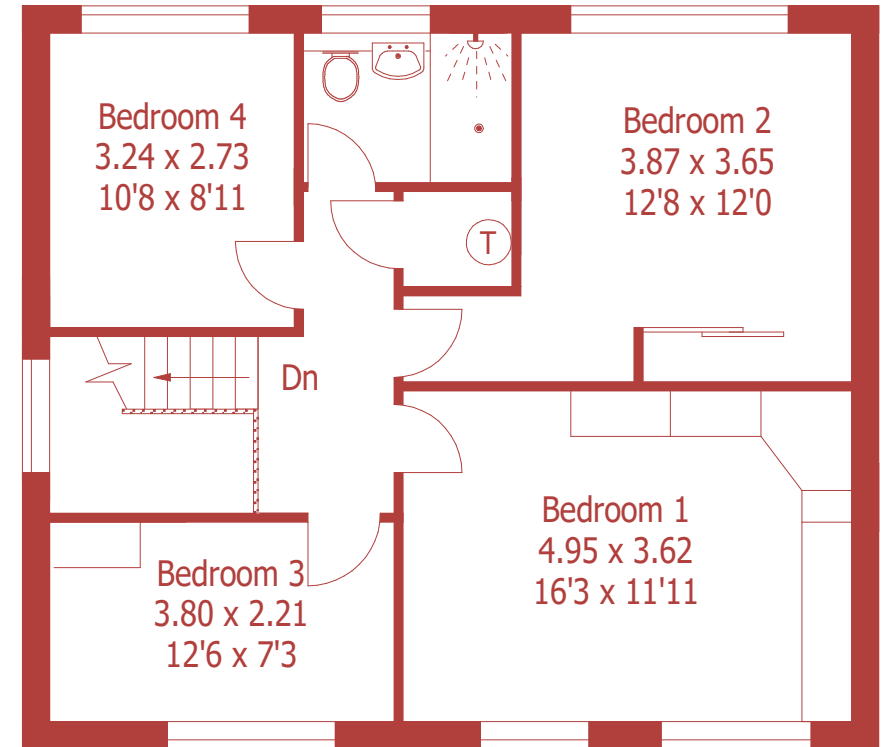

Approximate Gross Internal Area :- 154 sq m / 1657 sq ft
Inc Garage

Ground Floor

First Floor

For identification purposes only, not to scale, do not scale