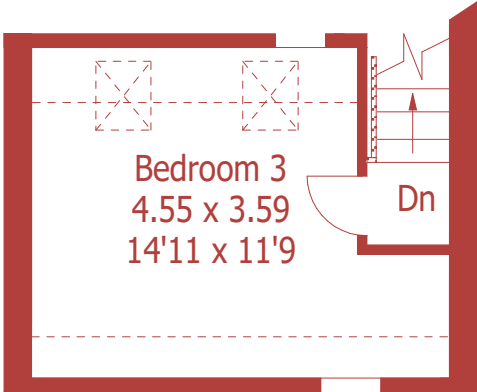

Approximate Gross Internal Area :- 109 sq m / 1175 sq ft

Ground Floor

First Floor

Second Floor

For identification purposes only, not to scale, do not scale