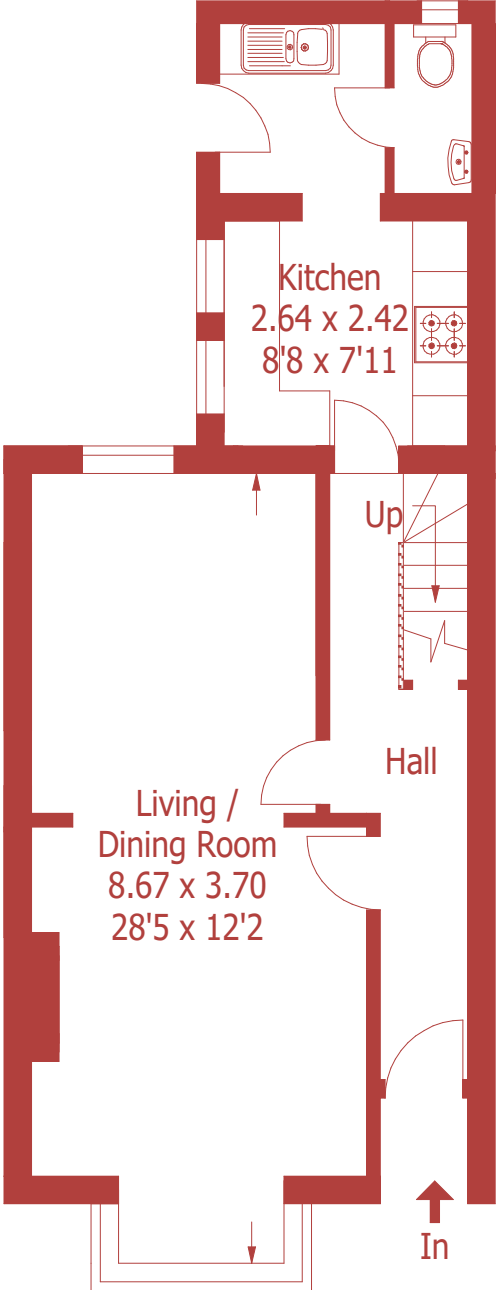

Approximate Gross Internal Area :- 109 sq m / 1175 sq ft

Ground Floor

First Floor

Second Floor

For identification purposes only, not to scale, do not scale