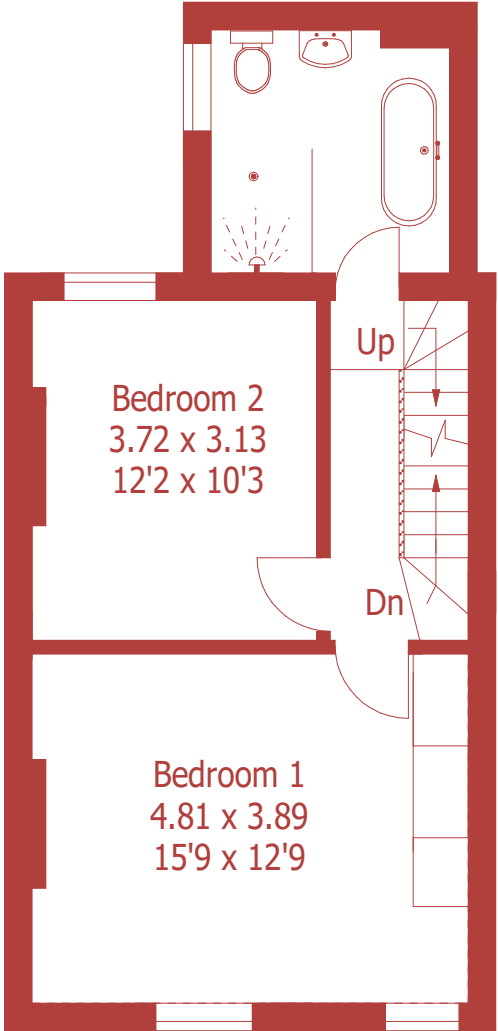

Approximate Gross Internal Area :- 109 sq m / 1175 sq ft

Ground Floor

First Floor

Second Floor

For identification purposes only, not to scale, do not scale