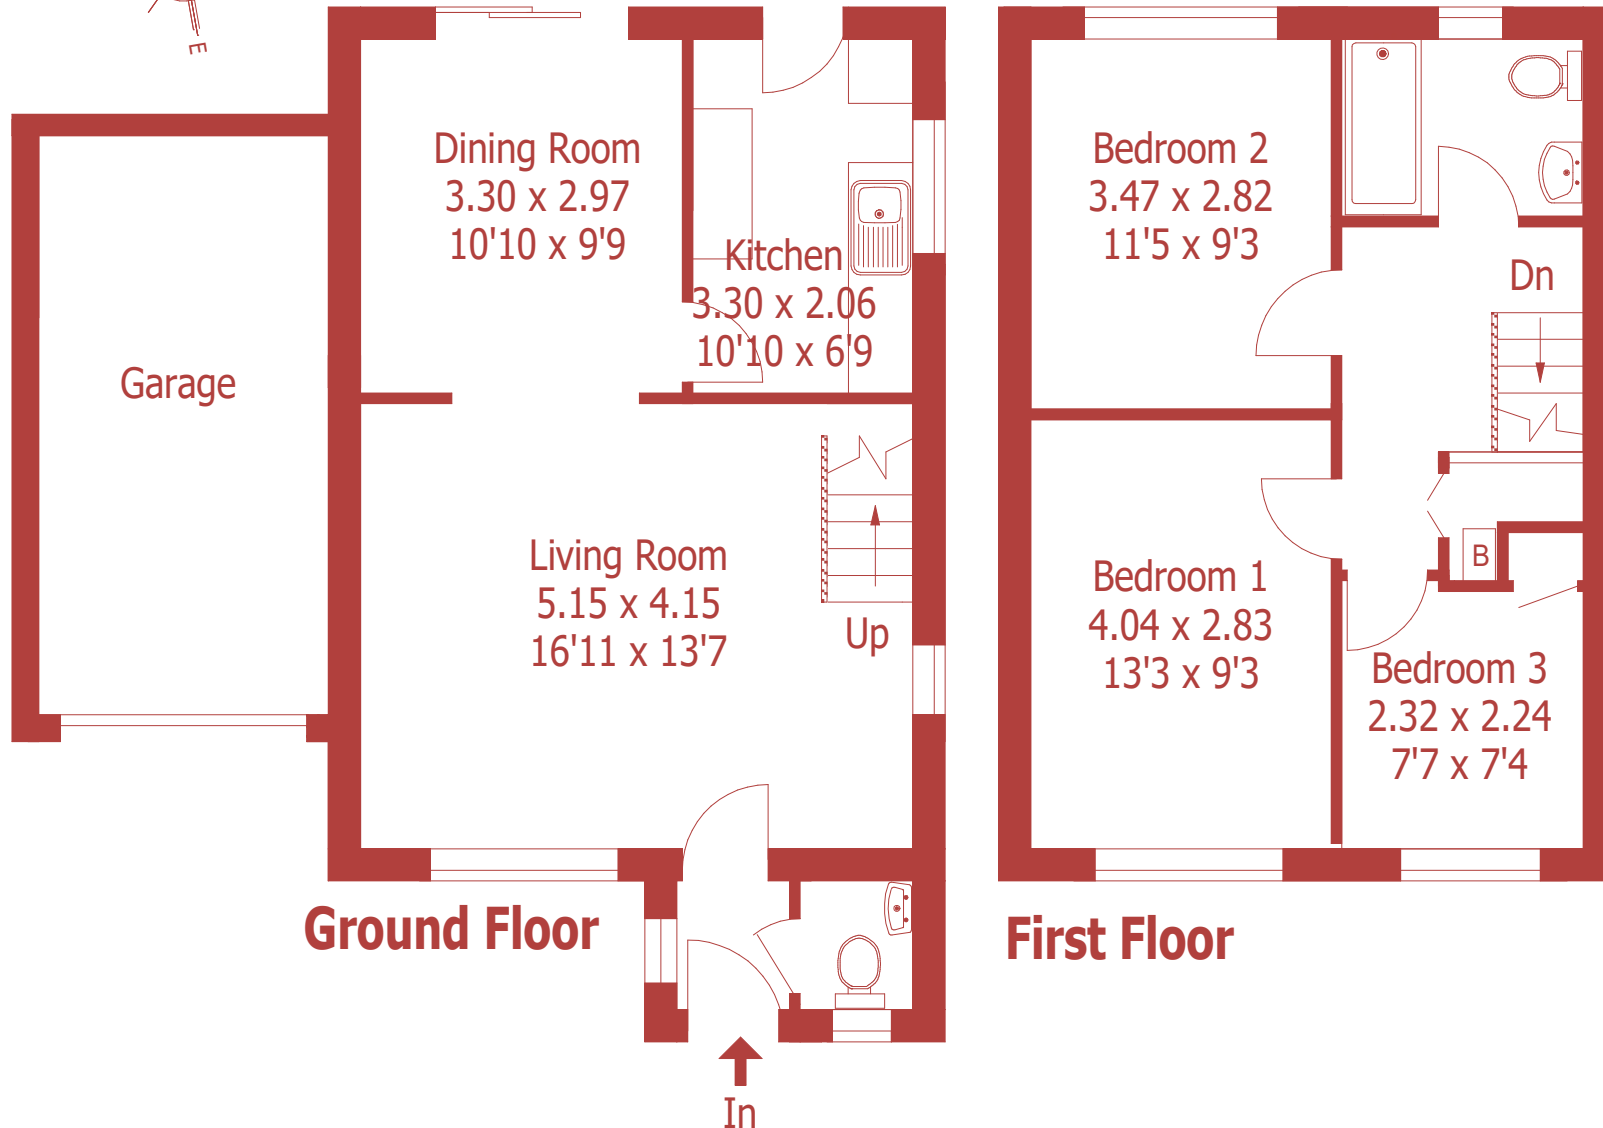

# 59 Canford View Drive, Colehill

Approximate Gross Internal Area :- 81 sq m / 877 sq ft Excluding Garage

For identification purposes only, not to scale, do not scale