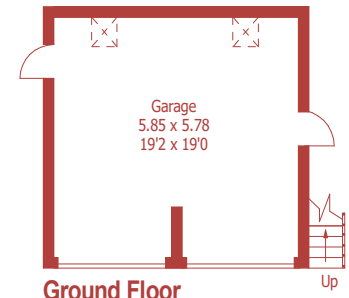

Approximate Gross Internal Area :- 197 sq mt / 2125 sq ft
Garage / Studio Approximate Gross Internal Area :- 55 sq mt / 595sq ft

For identification purposes only, not to scale, do not scale