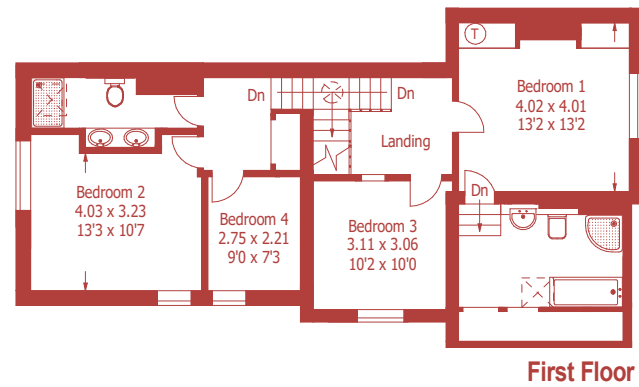

Approximate Gross Internal Area :- 197 sq mt / 2125 sq ft
Garage / Studio Approximate Gross Internal Area :- 55 sq mt / 595sq ft

For identification purposes only, not to scale, do not scale