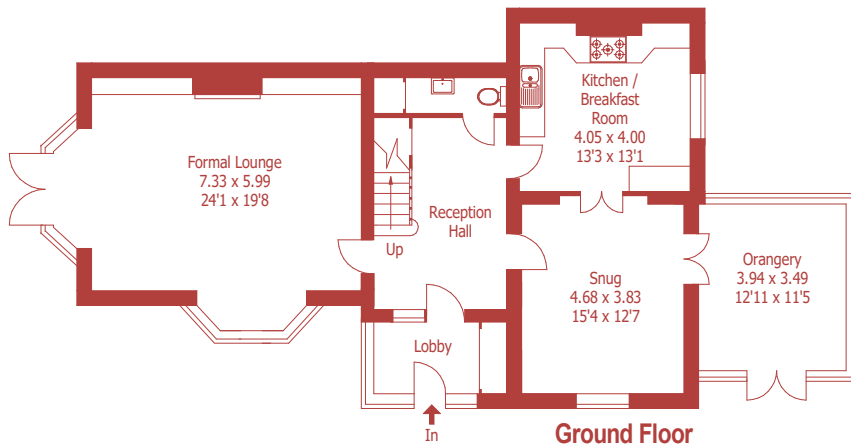

Approximate Gross Internal Area :- 197 sq mt / 2125 sq ft
Garage / Studio Approximate Gross Internal Area :- 55 sq mt / 595sq ft

For identification purposes only, not to scale, do not scale