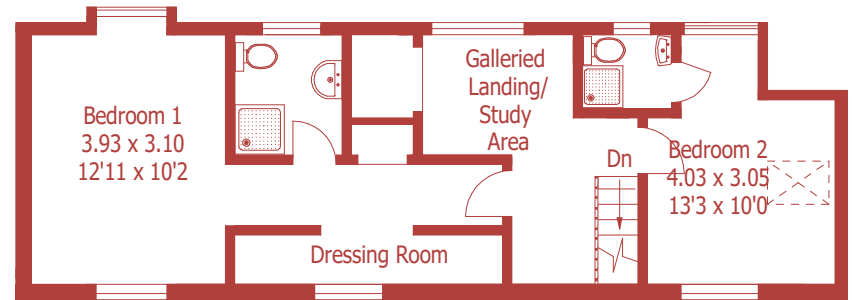

Approximate Gross Internal Area :- 188 sq mt / 2025 sq ft

First Floor

For identification purposes only, not to scale, do not scale
Created using existing drawings.