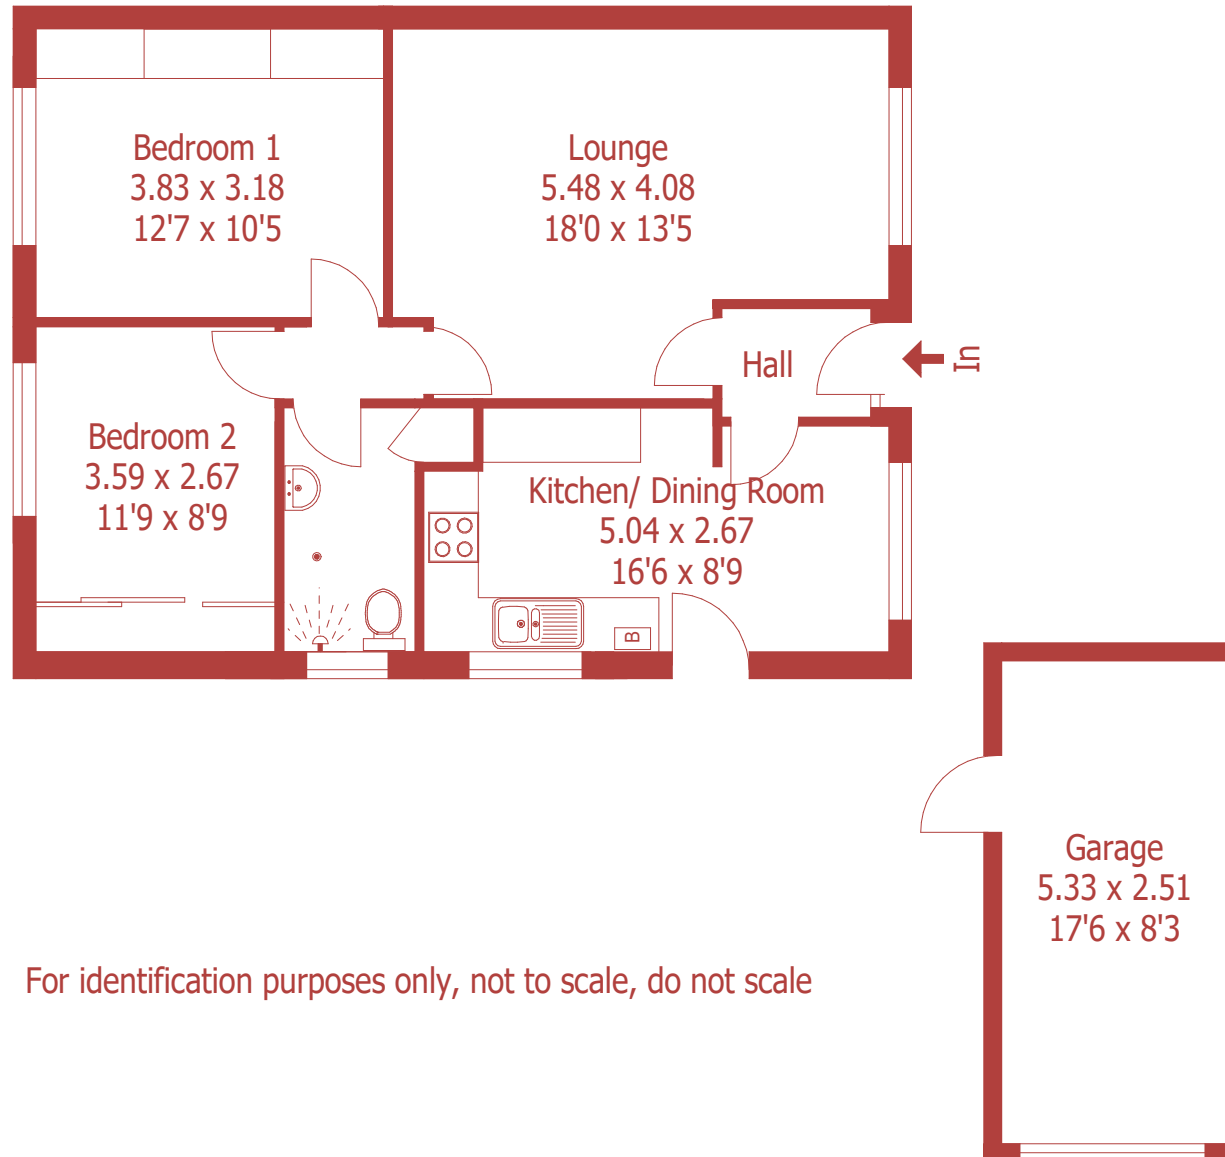

Approximate Gross Internal Area :- 52 sq m / 702 sq ft
Garage Approximate Gross Internal Area :- 13 sq m / 144 sq ft

For identification purposes only, not to scale, do not scale