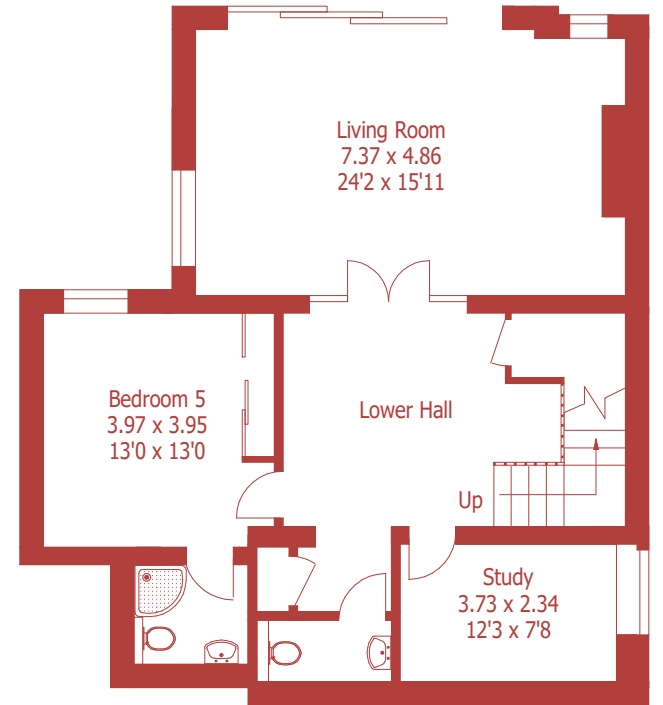

Approximate Gross Internal Area :- 351 sq m / 3783 sq ft

For identification purposes only, not to scale, do not scale