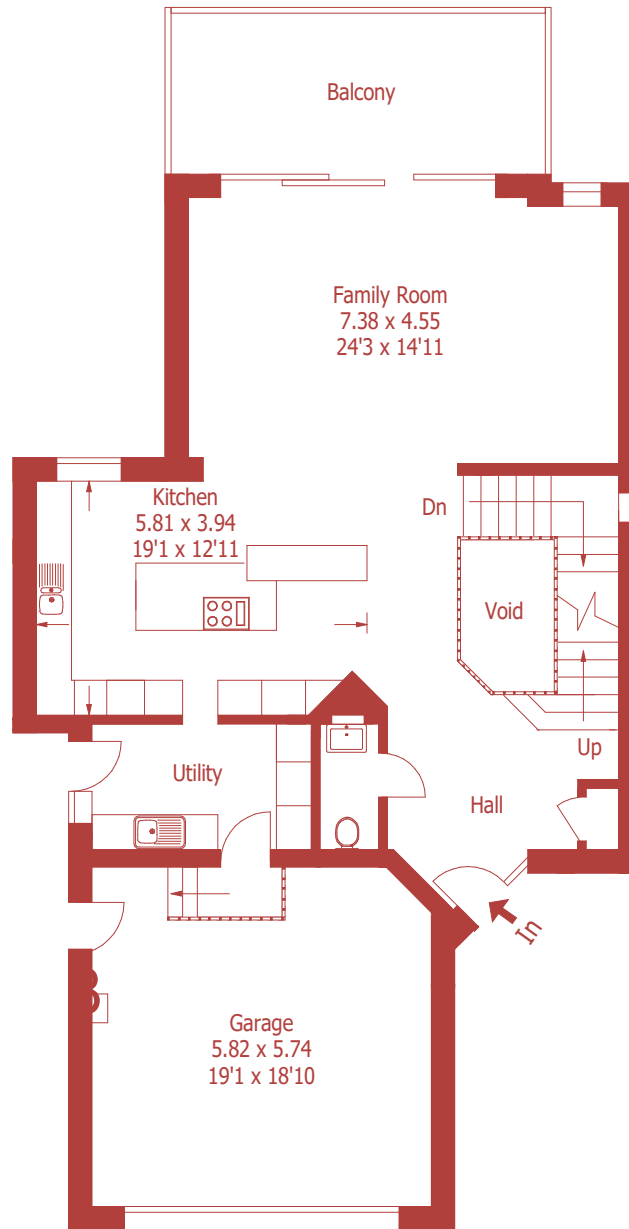

Approximate Gross Internal Area :- 351 sq m / 3783 sq ft

For identification purposes only, not to scale, do not scale