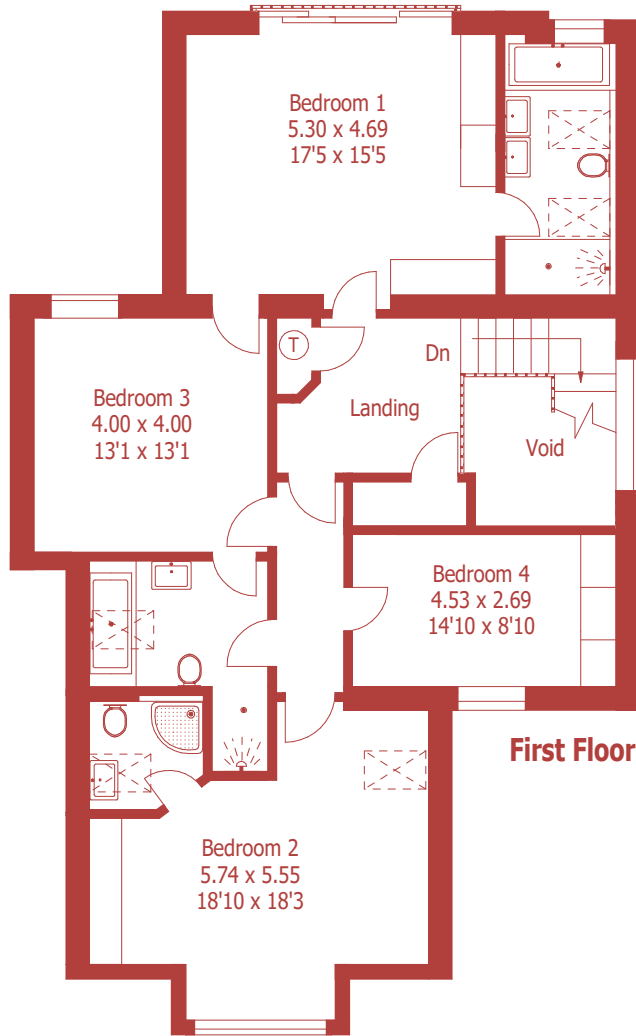

Approximate Gross Internal Area :- 351 sq m / 3783 sq ft

For identification purposes only, not to scale, do not scale