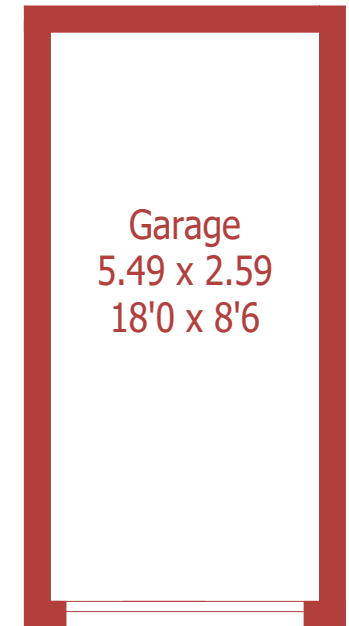

Approximate Gross Internal Area :- 99 sq m / 1063 sq ft
Garage Approximate Gross Internal Area :- 14 sq m / 153 sq ft

For identification purposes only, not to scale, do not scale