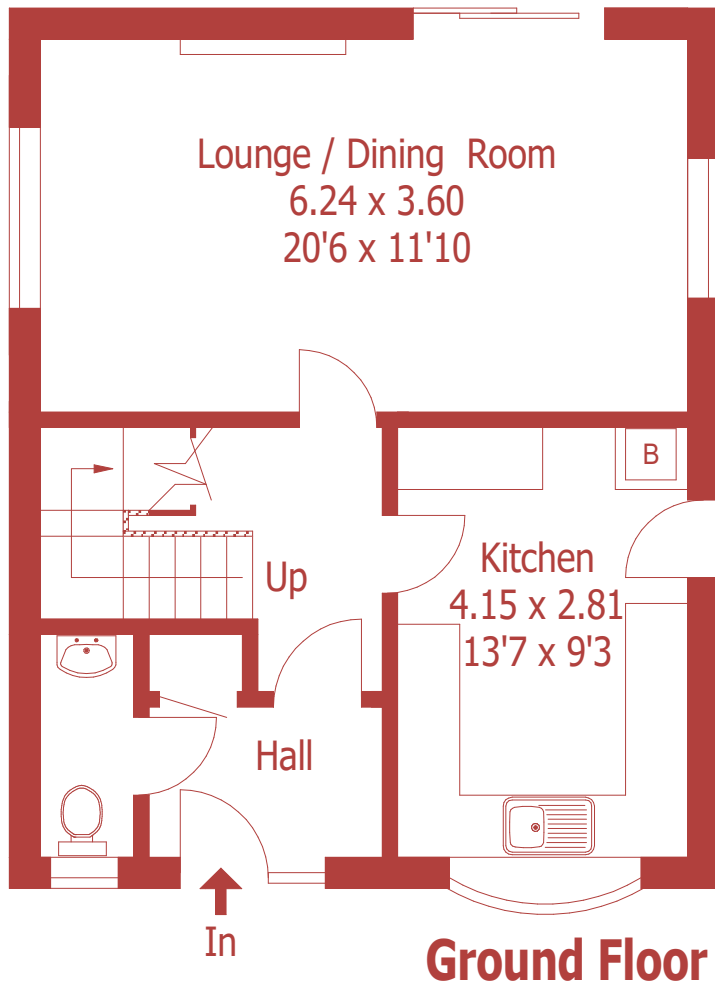

Approximate Gross Internal Area :- 99 sq m / 1063 sq ft
Garage Approximate Gross Internal Area :- 14 sq m / 153 sq ft

For identification purposes only, not to scale, do not scale