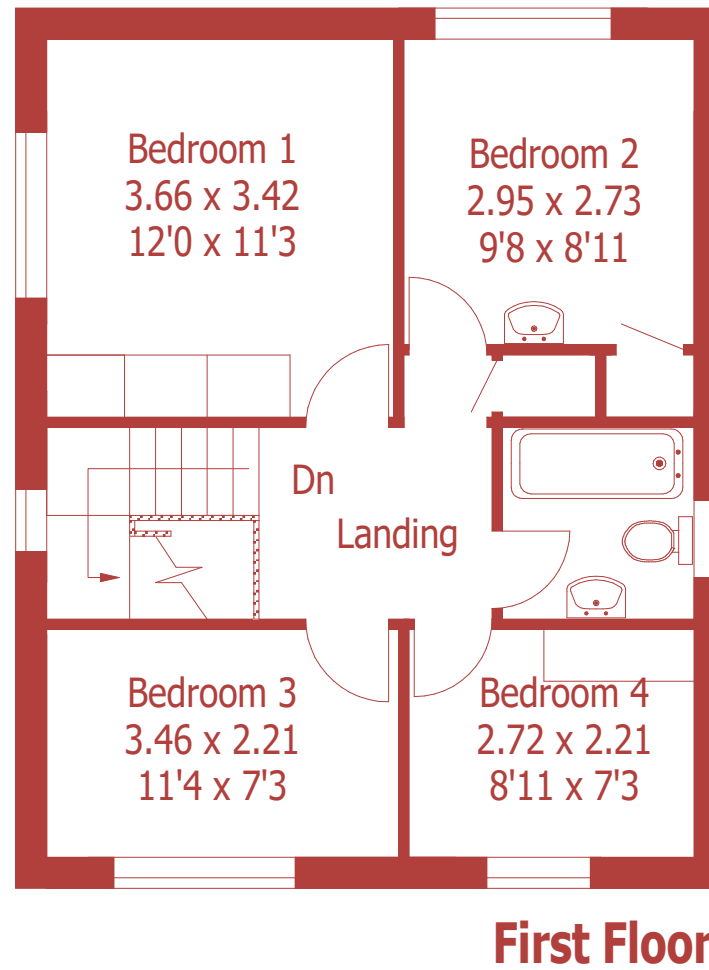

Approximate Gross Internal Area :- 99 sq m / 1063 sq ft
Garage Approximate Gross Internal Area :- 14 sq m / 153 sq ft

For identification purposes only, not to scale, do not scale