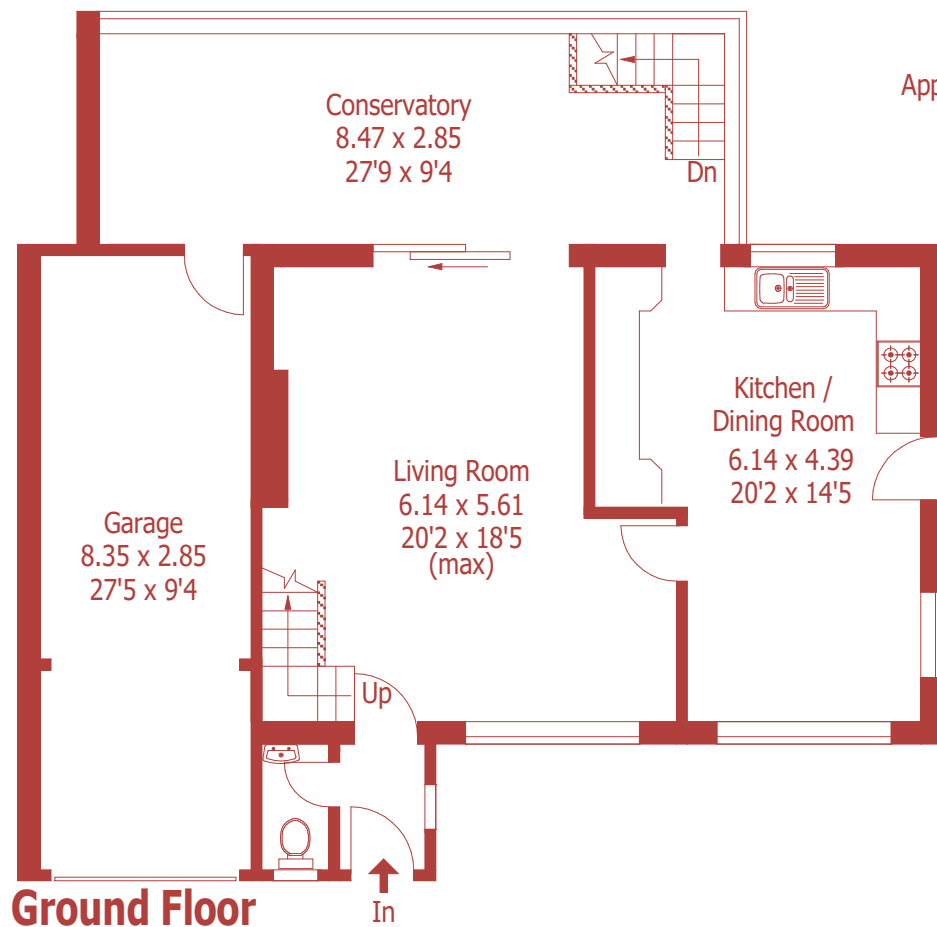

Approximate Gross Internal Area :- 208 sq m / 2240 sq ft

For identification purposes only, not to scale, do not scale