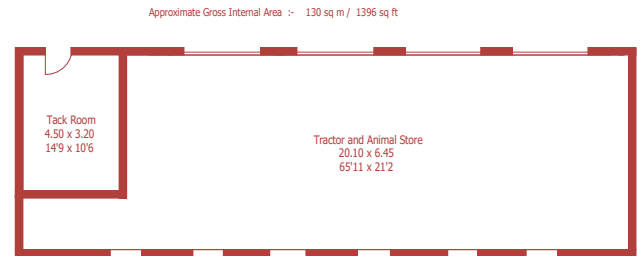

Approximate Gross Internal Area :- 728 sq m / 7833 sq ft
Garden Studio / Home Office (not shown)
Approximate Gross Internal Area :- 93 sq m / 1001 sq ft