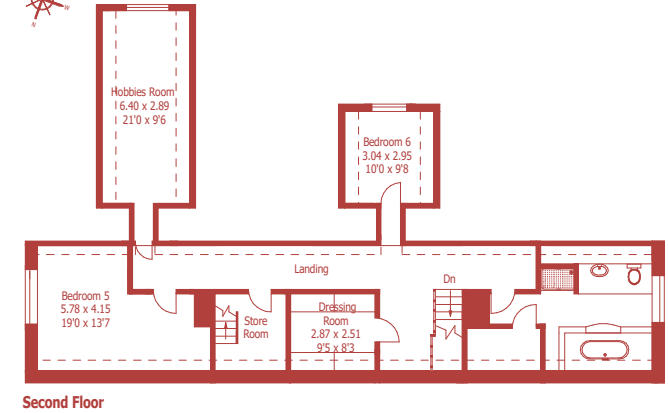

Approximate Gross Internal Area :- 728 sq m / 7833 sq ft
Garden Studio / Home Office (not shown)
Approximate Gross Internal Area :- 93 sq m / 1001 sq ft