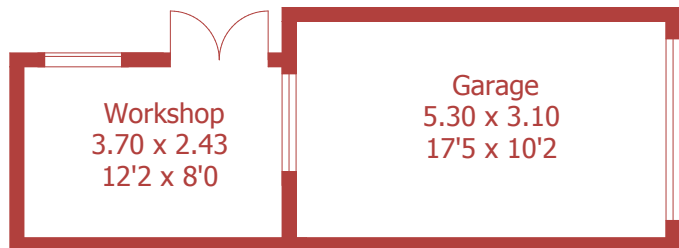

Approximate Gross Internal Area :- 180 sq m / 1941 sq ft

Garage / Workshop Approximate Gross Internal Area :- 26 sq m / 280 sq ft

For identification purposes only, not to scale, do not scale