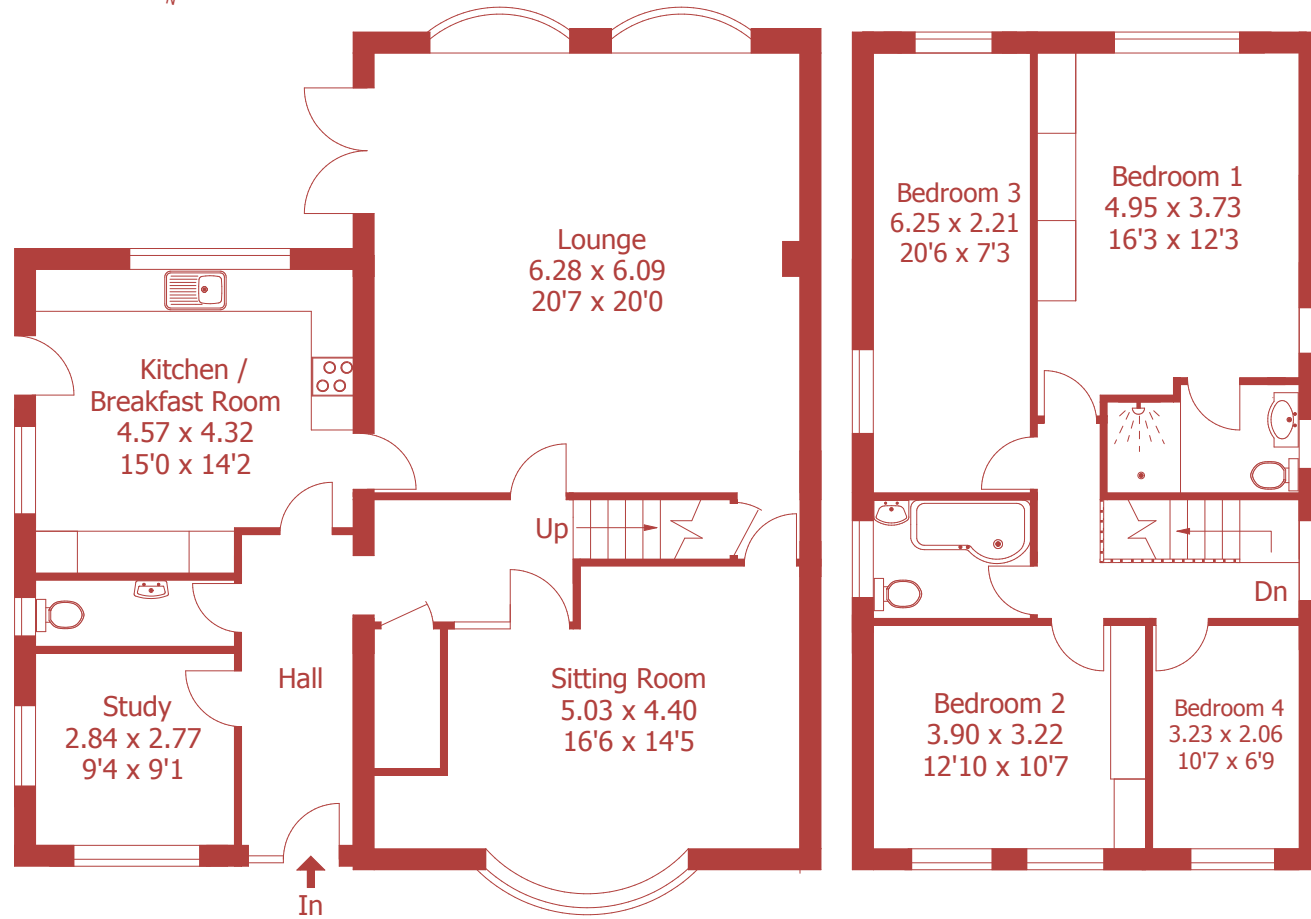

Approximate Gross Internal Area :- 180 sq m / 1941 sq ft

Garage / Workshop Approximate Gross Internal Area :- 26 sq m / 280 sq ft

For identification purposes only, not to scale, do not scale