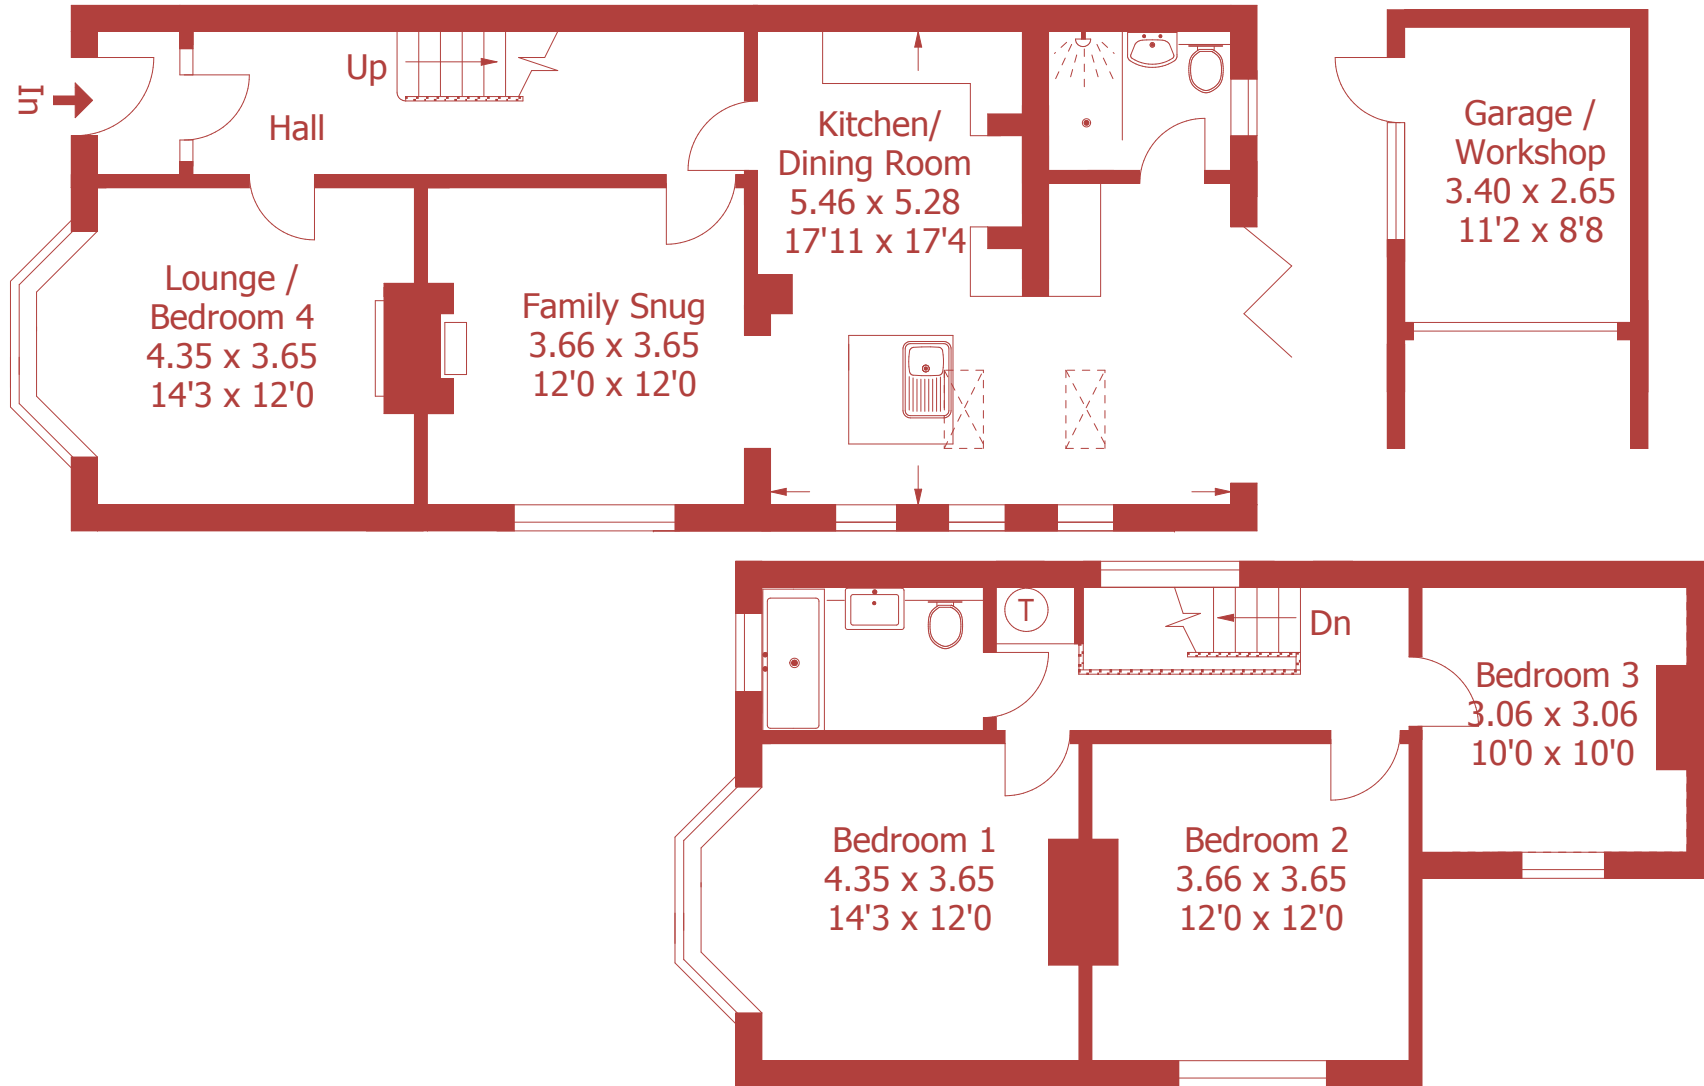

Approximate Gross Internal Area :- 124 sq m / 1321 sq ft

For identification purposes only, not to scale, do not scale