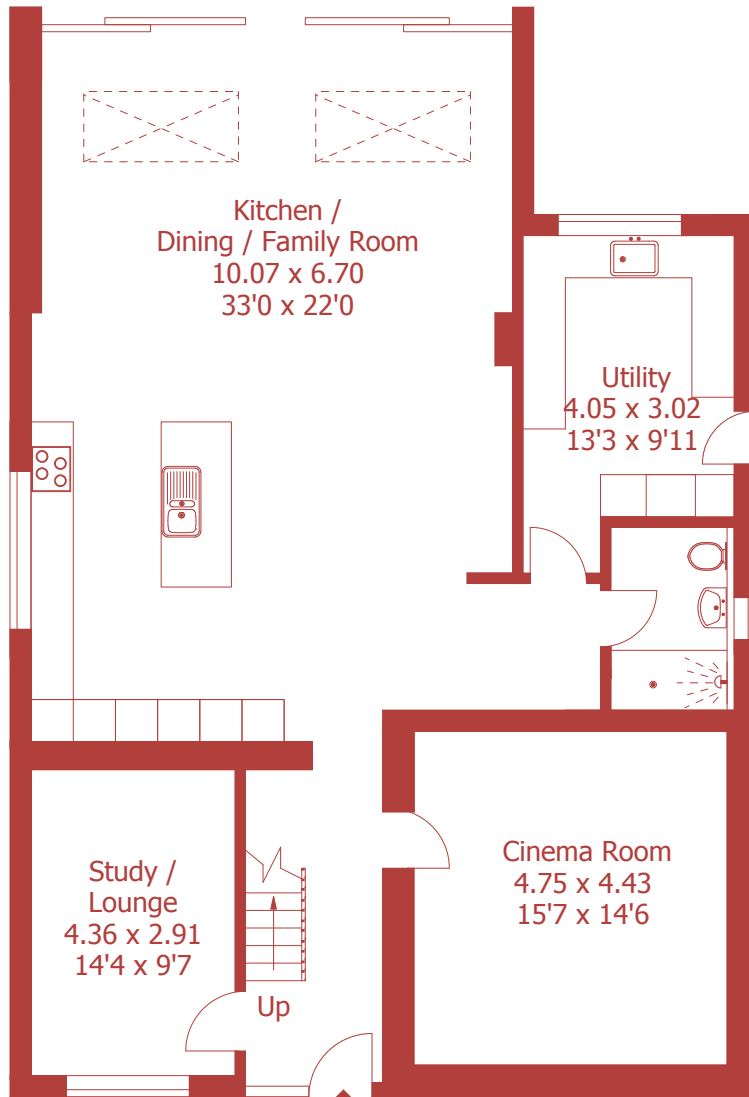

Approximate Gross Internal Area :- 234 sq m / 2513 sq ft

For identification purposes only, not to scale, do not scale