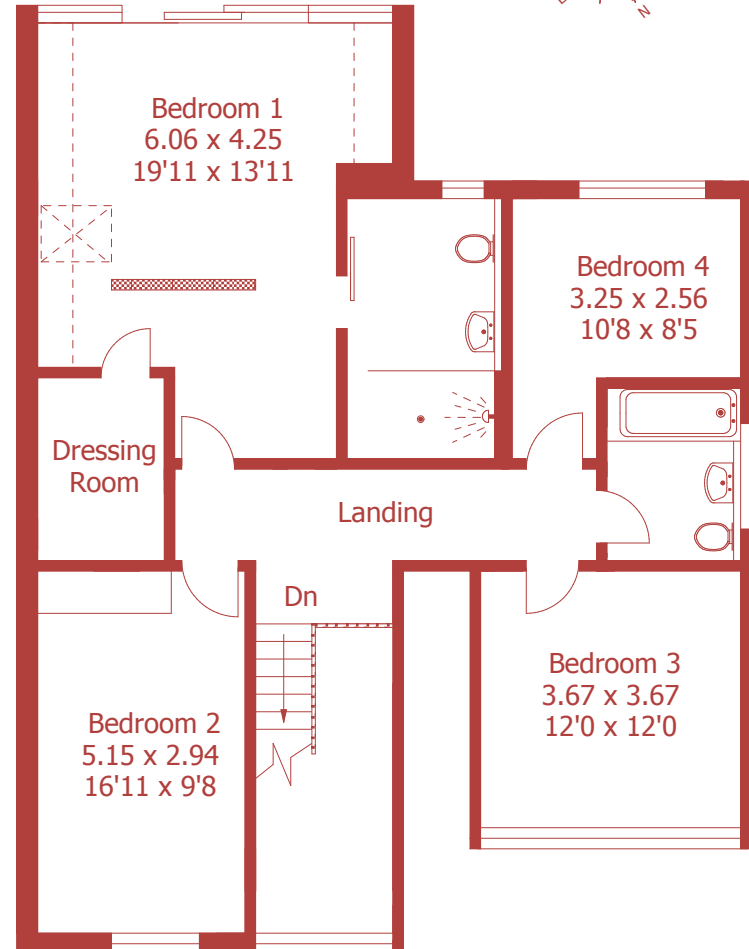

Approximate Gross Internal Area :- 234 sq m / 2513 sq ft

For identification purposes only, not to scale, do not scale