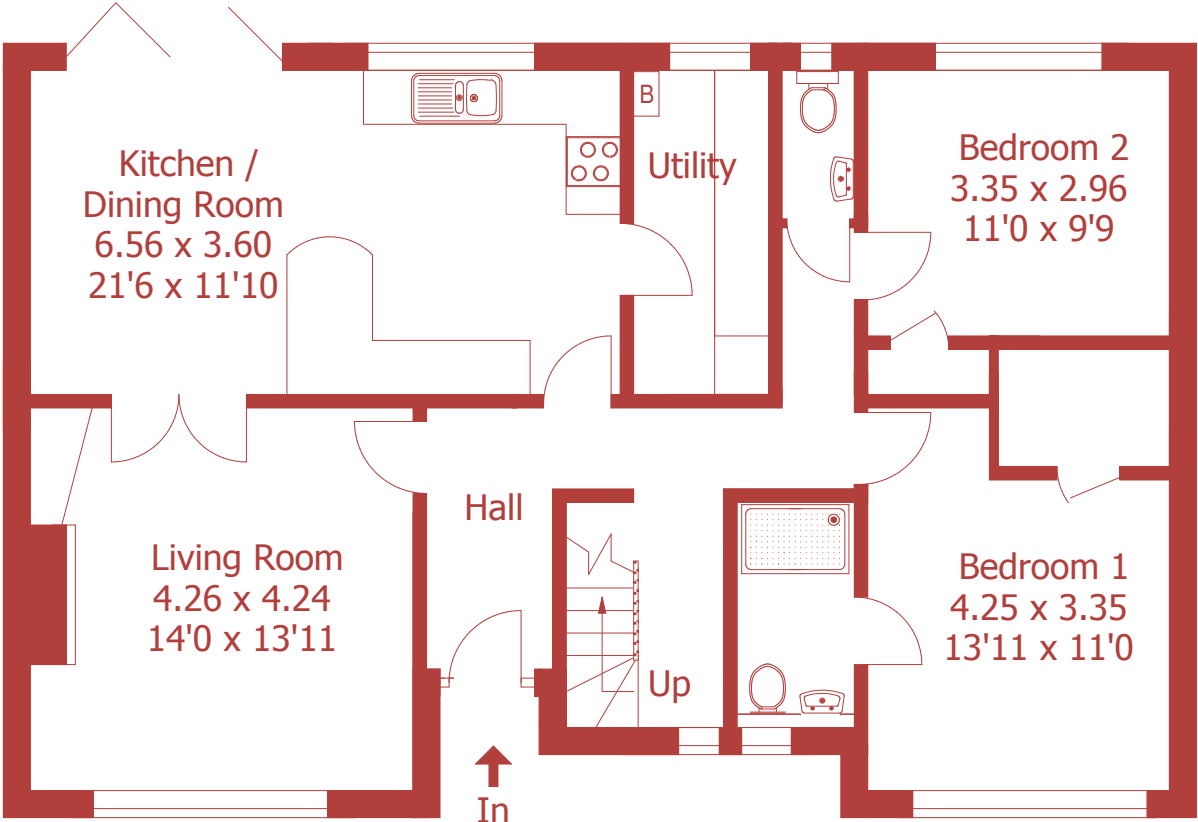

Approximate Gross Internal Area :- 137 sq m / 1478 sq ft

Ground Floor

First Floor

For identification purposes only, not to scale, do not scale