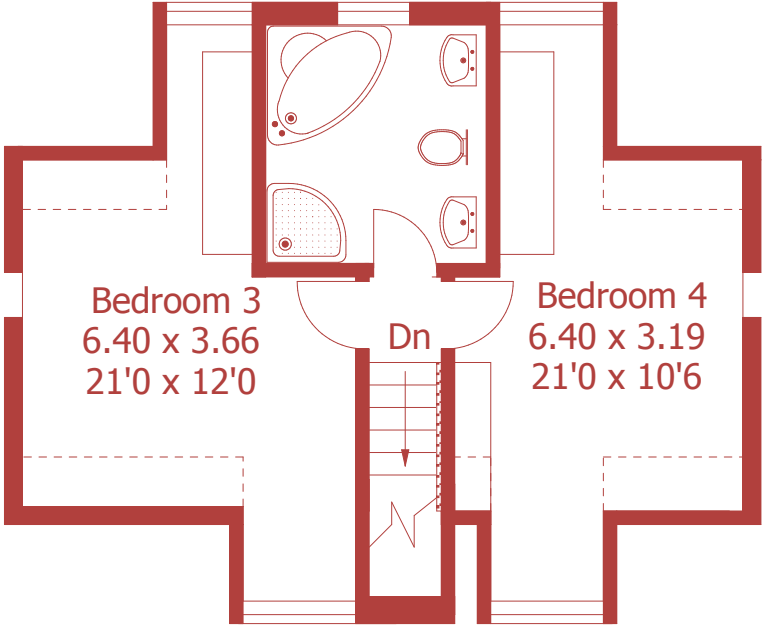

Approximate Gross Internal Area :- 137 sq m / 1478 sq ft

Ground Floor

First Floor

For identification purposes only, not to scale, do not scale