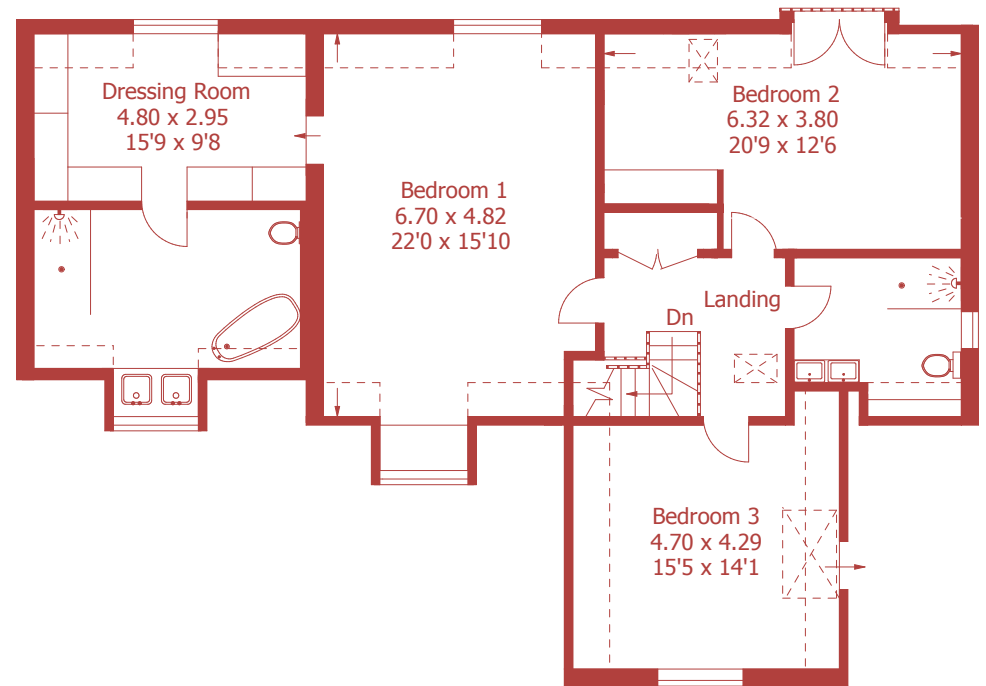

Approximate Gross Internal Area :- 293 sq m / 3152 sq ft

For identification purposes only, not to scale, do not scale