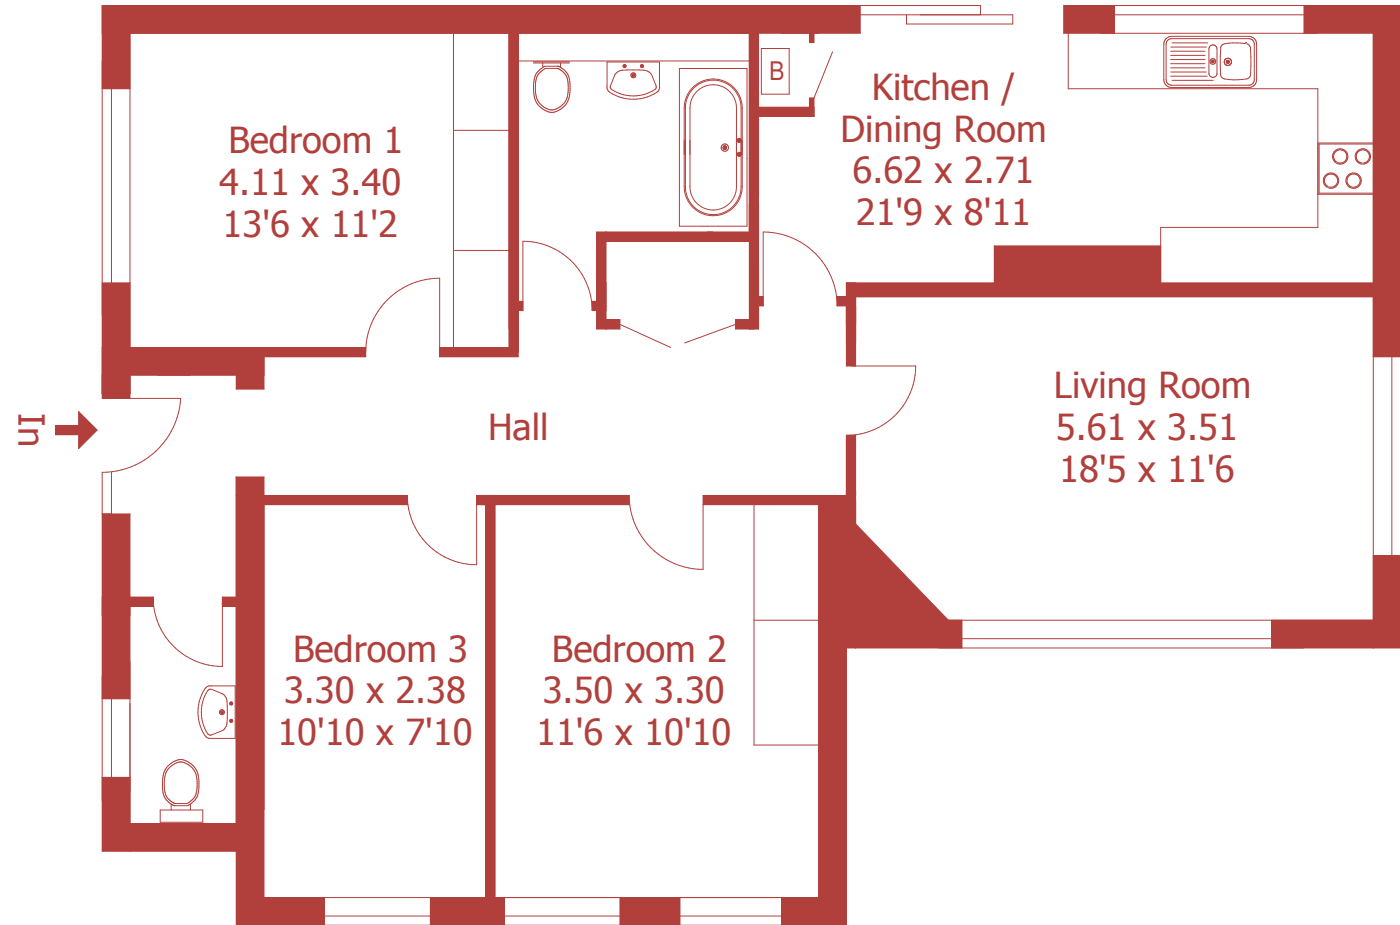

Approximate Gross Internal Area :- 107 sq m / 1147 sq ft

Garage Approximate Gross Internal Area :- 15 sq m / 158 sq ft

For identification purposes only, not to scale, do not scale