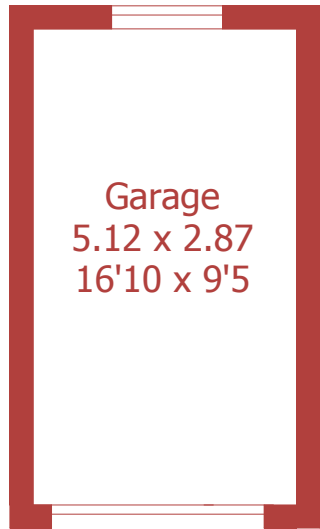

Approximate Gross Internal Area :- 107 sq m / 1147 sq ft

Garage Approximate Gross Internal Area :- 15 sq m / 158 sq ft

For identification purposes only, not to scale, do not scale