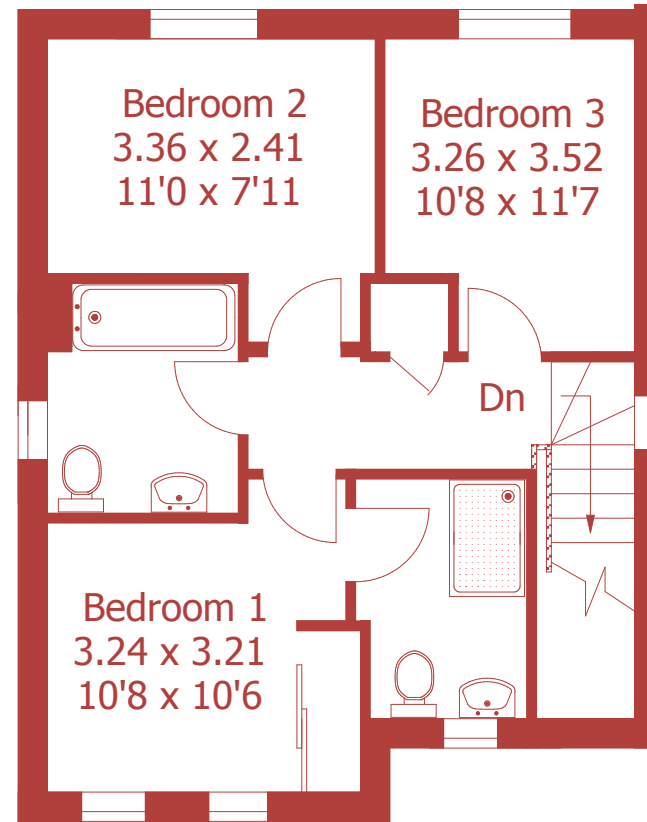

Approximate Gross Internal Area :- 89 sq m / 961sq ft

Ground Floor

First Floor

For identification purposes only, not to scale, do not scale