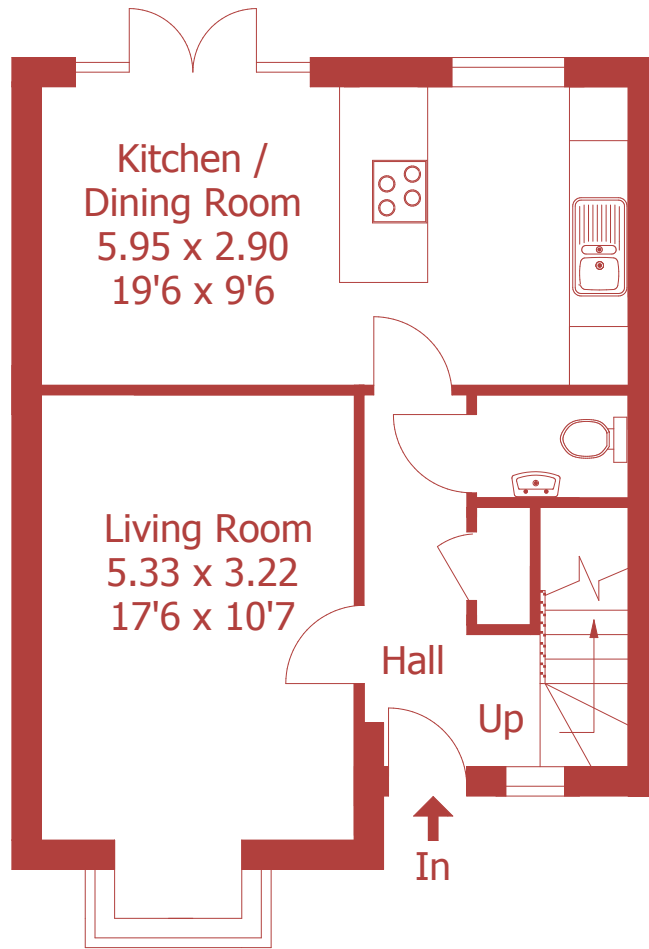

Approximate Gross Internal Area :- 89 sq m / 961sq ft

Ground Floor

First Floor

For identification purposes only, not to scale, do not scale