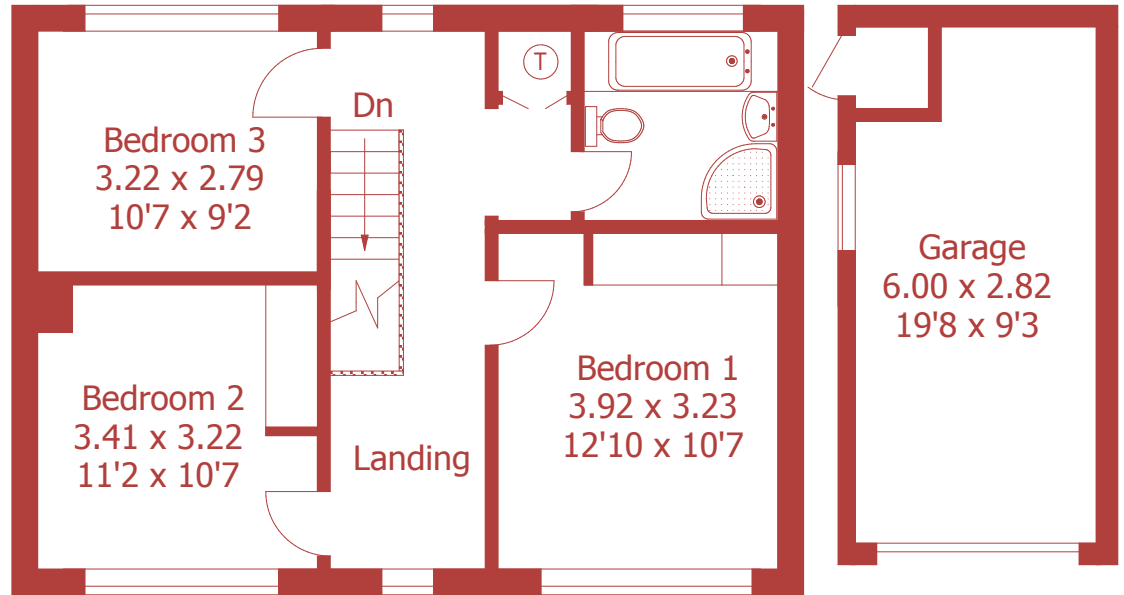

Ground Floor

Approximate Gross Internal Area :- 133 sq m / 1426 sq ft
 Garage Approximate Gross Internal Area :- 17 sq m / 181 sq ft

First Floor

For identification purposes only, not to scale, do not scale