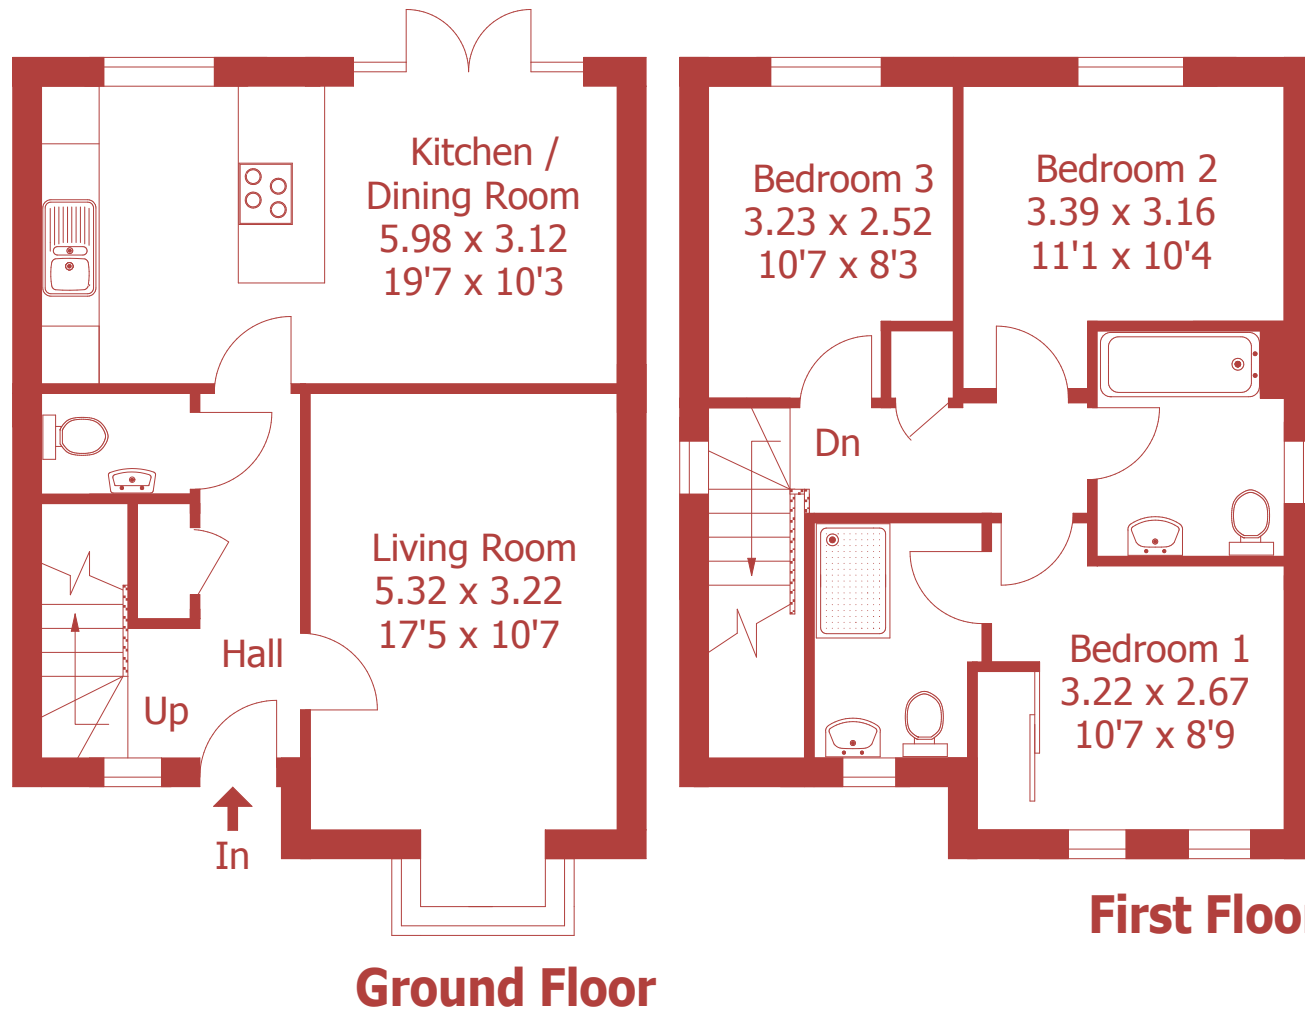

Approximate Gross Internal Area :- 90 sq m / 967sq ft

For identification purposes only, not to scale, do not scale