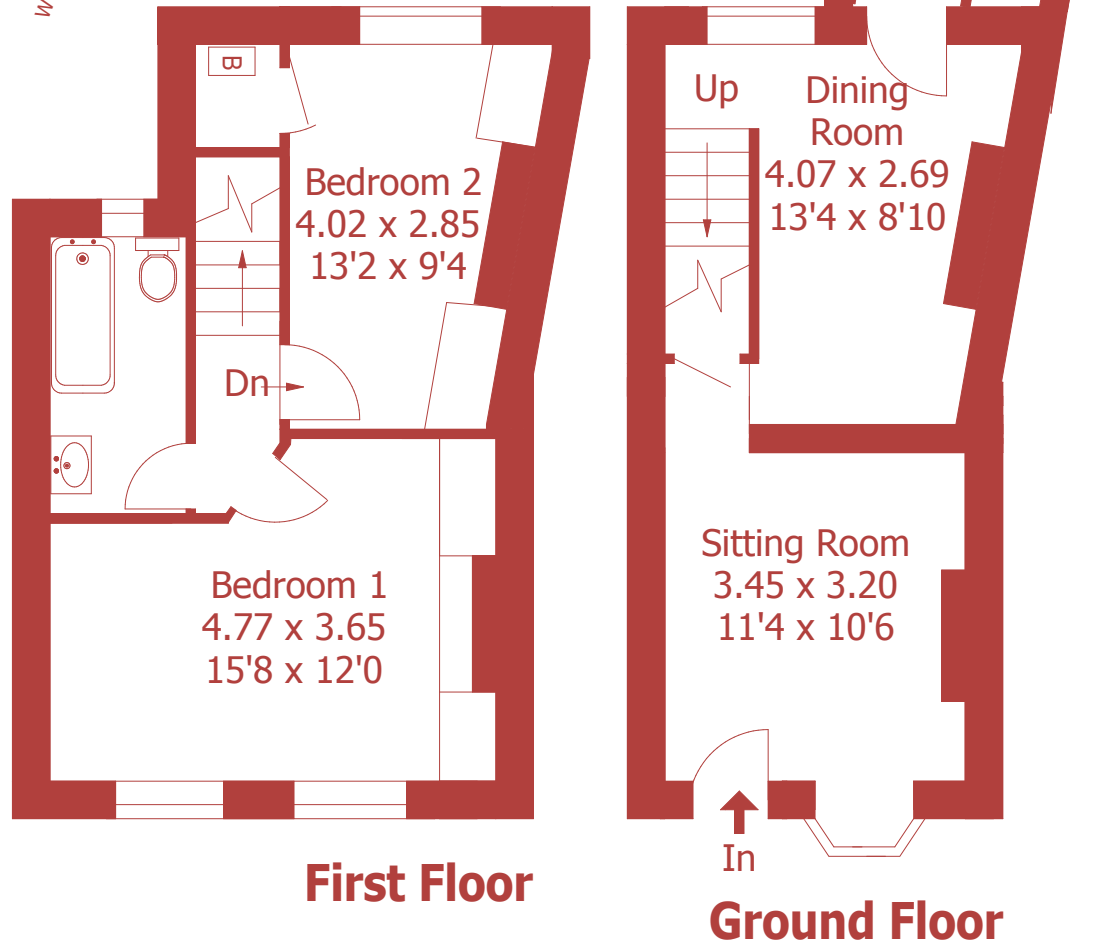

Approximate Gross Internal Area :- 70 sq m / 755 sq ft

For identification purposes only, not to scale, do not scale