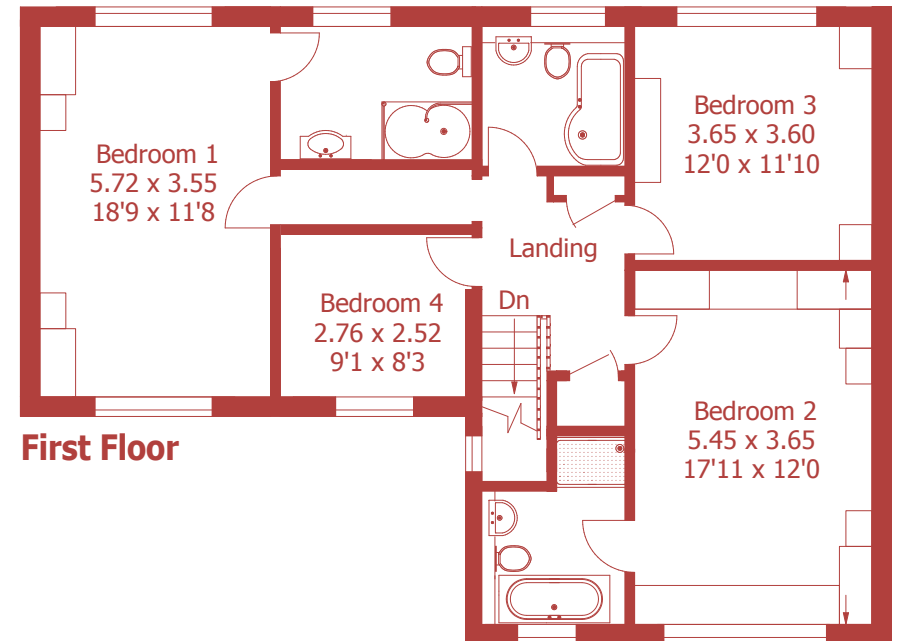

Approximate Gross Internal Area :- 247 sq m / 2659 sq ft

For identification purposes only, not to scale, do not scale