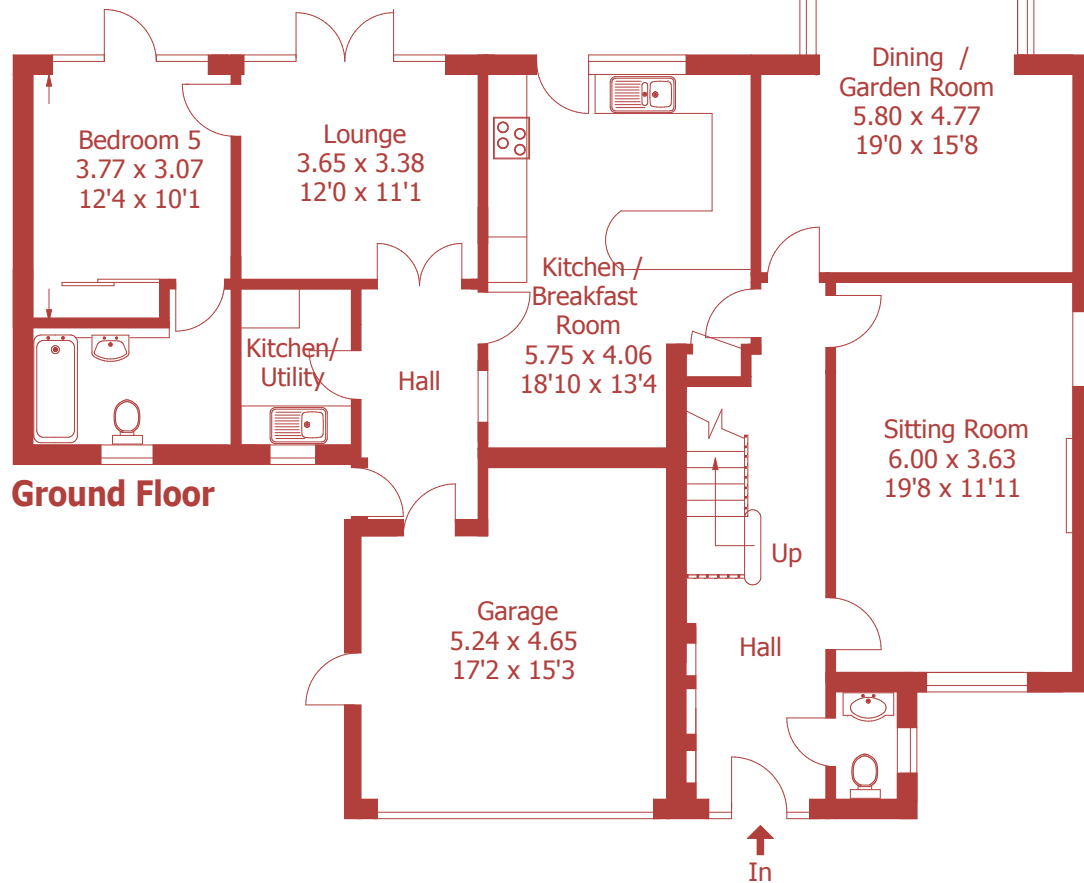

Approximate Gross Internal Area :- 247 sq m / 2659 sq ft

For identification purposes only, not to scale, do not scale