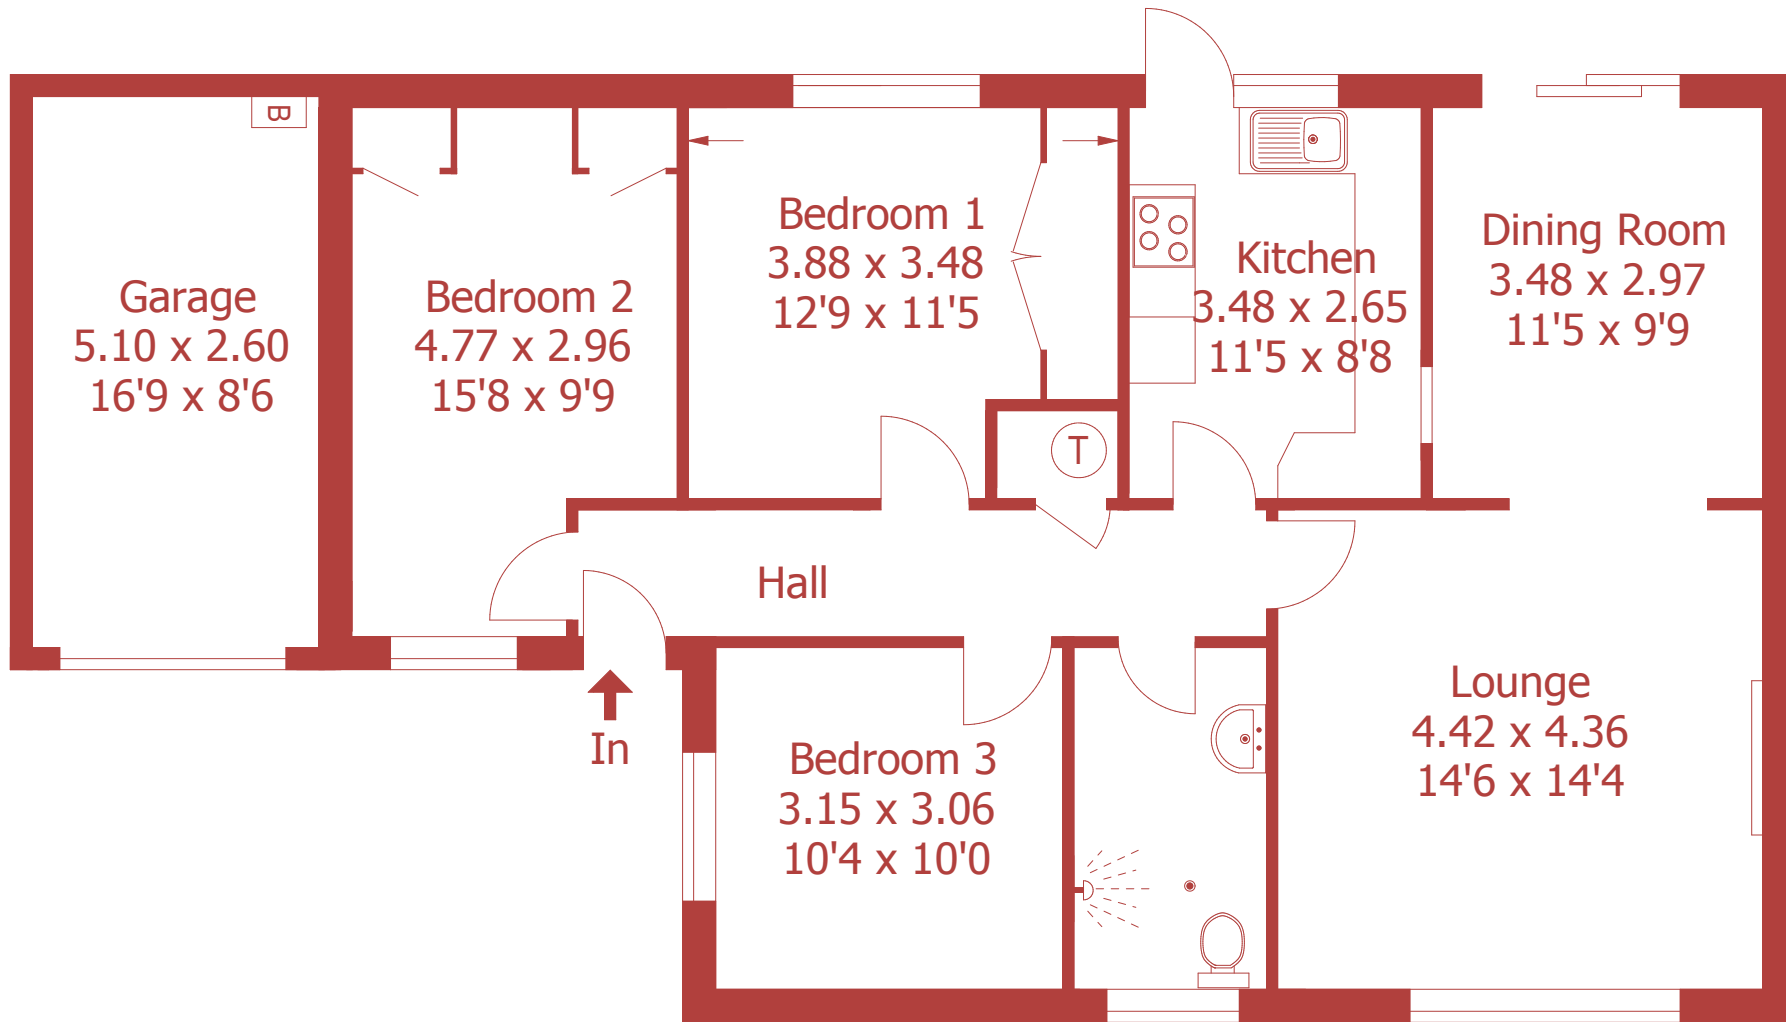

Approximate Gross Internal Area :- 106 sq m / 1144 sq ft

For identification purposes only, not to scale, do not scale