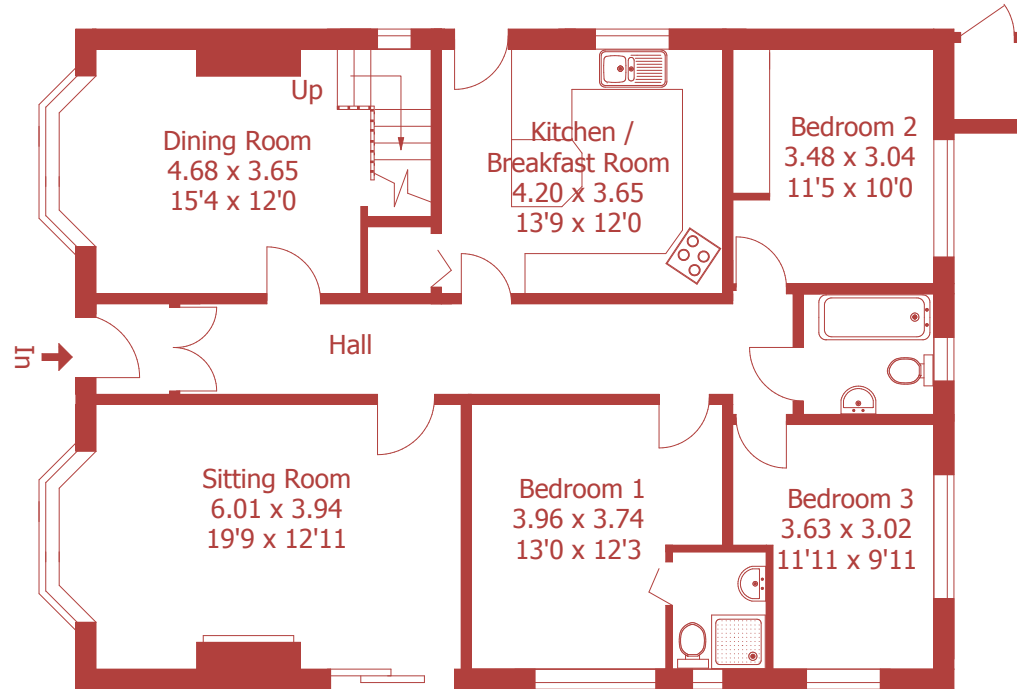

Approximate Gross Internal Area :- 160 sq m / 1724 sq ft
Garage Approximate Gross Internal Area :- 22 sq m / 240 sq ft

Ground Floor

First Floor

For identification purposes only, not to scale, do not scale