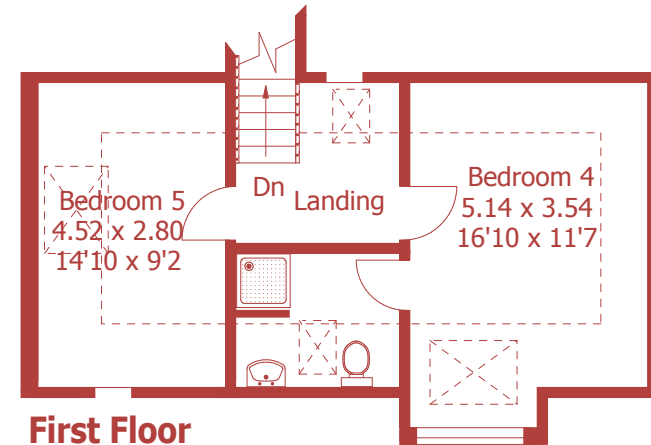

Approximate Gross Internal Area :- 160 sq m / 1724 sq ft
Garage Approximate Gross Internal Area :- 22 sq m / 240 sq ft

Ground Floor

First Floor

For identification purposes only, not to scale, do not scale