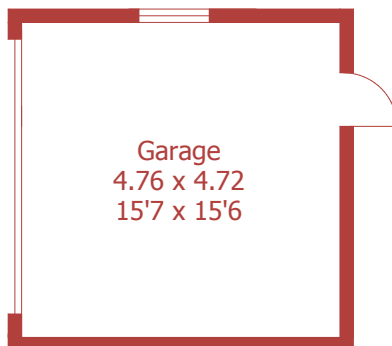

Approximate Gross Internal Area :- 160 sq m / 1724 sq ft
Garage Approximate Gross Internal Area :- 22 sq m / 240 sq ft

Ground Floor

First Floor

For identification purposes only, not to scale, do not scale