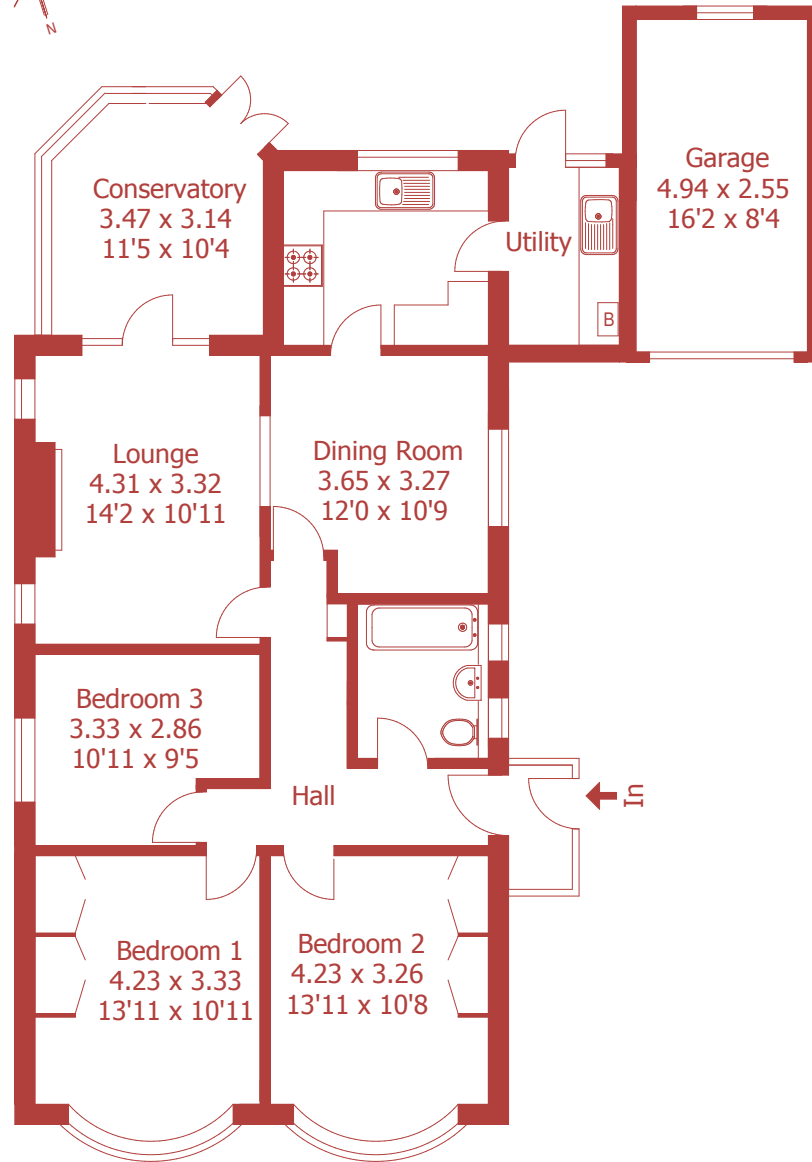

Approximate Gross Internal Area :- 118 sq m / 1267 sq ft

For identification purposes only, not to scale, do not scale